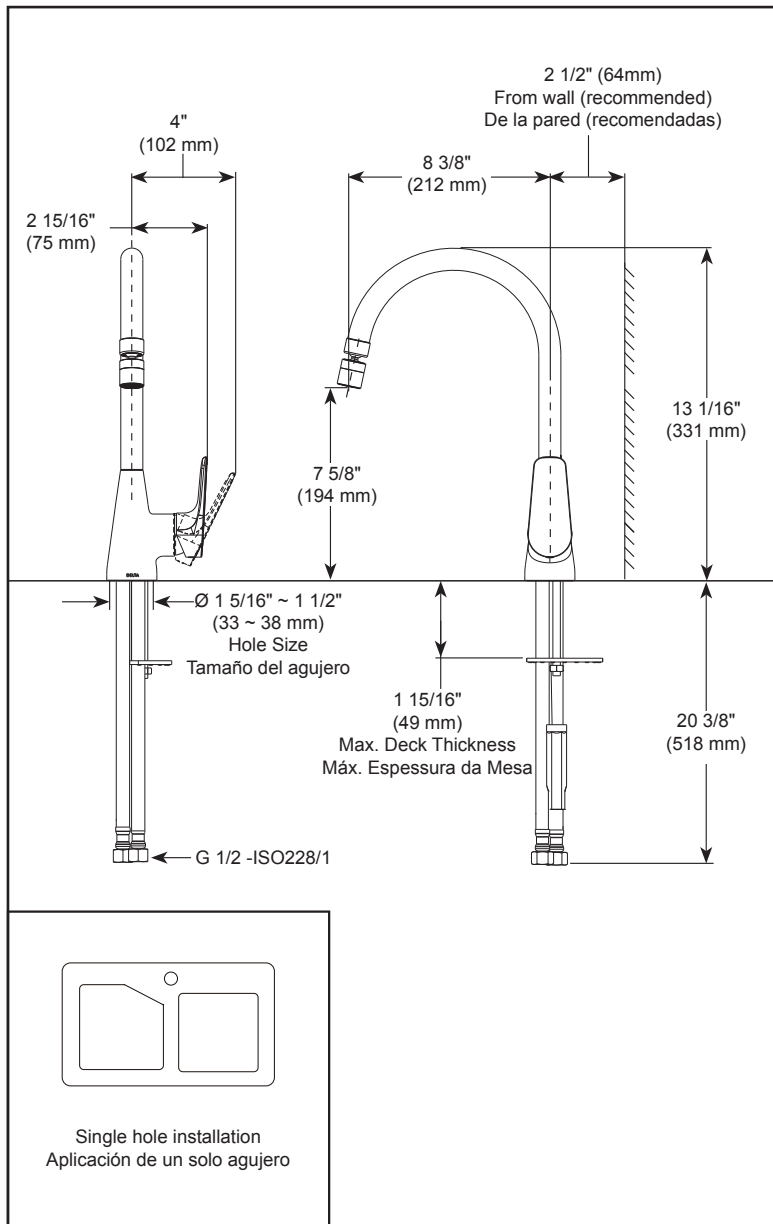

Specific Features / Característica Específica

EN

FEATURES:

- Multi-Function Aerator

STANDARD SPECIFICATIONS:

- Maximum 1.8 gpm @ 60 psi, 6.8 L/min @ 414 kPa
- Two-function aerator allows to switch between Soft Stream & Powerful Spray
- The high-arc, gooseneck design spout swivels 360 degrees for added convenience during everyday kitchen tasks
- Ergonomically designed metal handle with hot/cold temperature indicator
- Premium 35mm ceramic cartridge with diamond hard ceramic disc; tested over 500,000 cycles to ensure long-lasting leak-free use
- Leak Proof : 100% leak tested
- Single Hole Installation. All mounting hardware included
- Stainless Steel braided flexible supply hose with G1/2" ISO228/1 : 2000 standard connections