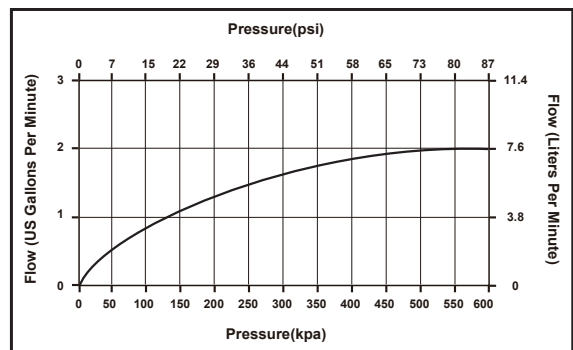

### STANDARD SPECIFICATIONS:

- Maximum 1.8 gpm @ 60 psi, 6.8 L/min @ 414 kPa
- Two-function aerator allows to switch between Soft Stream & Powerful Spray
- The high-arc, gooseneck design spout swivels 360 degrees for added convenience during everyday kitchen tasks
- Ergonomically designed metal handle with hot/cold temperature indicator
- Premium 35mm ceramic cartridge with diamond hard ceramic disc; tested over 500,000 cycles to ensure long-lasting leak-free use
- Leak Proof : 100% leak tested
- Single Hole Installation. All mounting hardware included
- Stainless Steel braided flexible supply hose with G1/2" ISO228/1 : 2000 standard connections