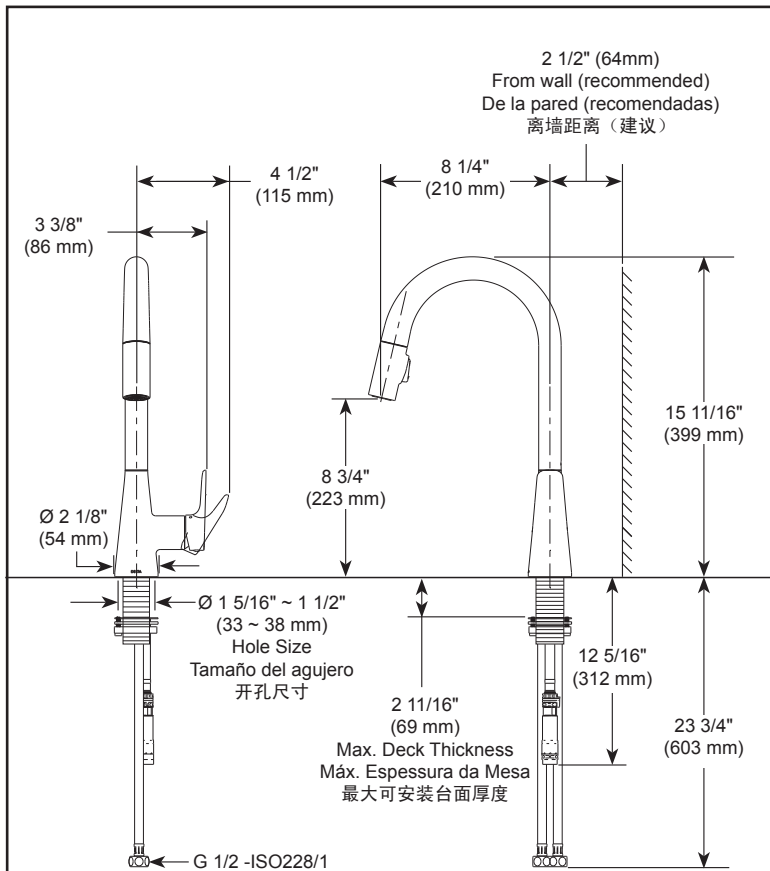

Specific Features / Característica Específica /

详细特征:

▲ Designate proper finish suffix / Designe los accesorios de acabado adecuados / 后缀代表特定的表面处理

Dimensions are for reference only / Las dimensiones son sólo de referencia / 以上尺寸仅供参考

EN

FEATURES:

- MagnaTite® Magnetic System
- Touch-Clean® Sprayhead

STANDARD SPECIFICATIONS:

- Maximum 1.8 gpm @ 60 psi, 6.8 L/min @ 414 kPa
- Two-function pull-down wand allows to switch between Soft Stream & Powerful Spray with a back flow protection
- The high-arc, gooseneck design spout swivels 360 degrees with a 20" retractable hose for added convenience during everyday kitchen tasks
- Ergonomically designed metal handle with hot/cold temperature indicator
- Premium $\Phi 35$ mm ceramic cartridge with diamond hard ceramic disc; tested over 500,000 cycles to ensure long-lasting leak-free use
- Leak Proof : 100% leak tested
- Single Hole Installation. All mounting hardware included
- Stainless Steel braided flexible supply hose with G1/2" ISO228/1 : 2000 standard connections