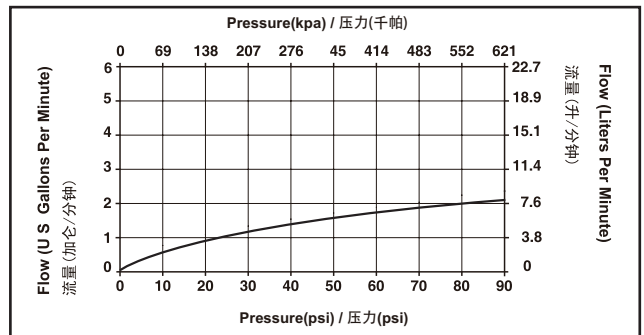

EN

FEATURES:

- MagnaTite® Magnetic System
- Touch-Clean® Sprayhead

STANDARD SPECIFICATIONS:

- Maximum 1.8 gpm @ 60 psi, 6.8 L/min @ 414 kPa
- Two-function pull-down wand allows to switch between Soft Stream & Powerful Spray with a back flow protection
- The high-arc, gooseneck design spout swivels 360 degrees with a 20" retractable hose for added convenience during everyday kitchen tasks
- Ergonomically designed metal handle with hot/cold temperature indicator
- Premium $\Phi 35$ mm ceramic cartridge with diamond hard ceramic disc; tested over 500,000 cycles to ensure long-lasting leak-free use
- Leak Proof : 100% leak tested
- Single Hole Installation. All mounting hardware included
- Stainless Steel braided flexible supply hose with G1/2" ISO228/1 : 2000 standard connections

CN

特征:

- 魔吸技术
- 触净技术抽拉花洒

标准规格:

- 最大流量为6.8 L/min @ 414 kPa
- 花洒头有龙头出水 and 花洒出水两种方式, 并带有防回流装置
- 高弧鹅颈式水嘴360° 旋转, 抽拉头允许拉出508 mm, 为日常厨房增加便利
- 人体工程学设计的金属手柄上带有热/冷温度标识
- 陶瓷阀芯的直径为35 mm, 使用寿命达到标准50万次, 以确保长期无泄漏使用
- 100%防漏水测试
- 单孔安装, 配备所有安装组件
- 配备不锈钢编织连接软管, 接头是G 1/2-ISO228/1:2000螺纹