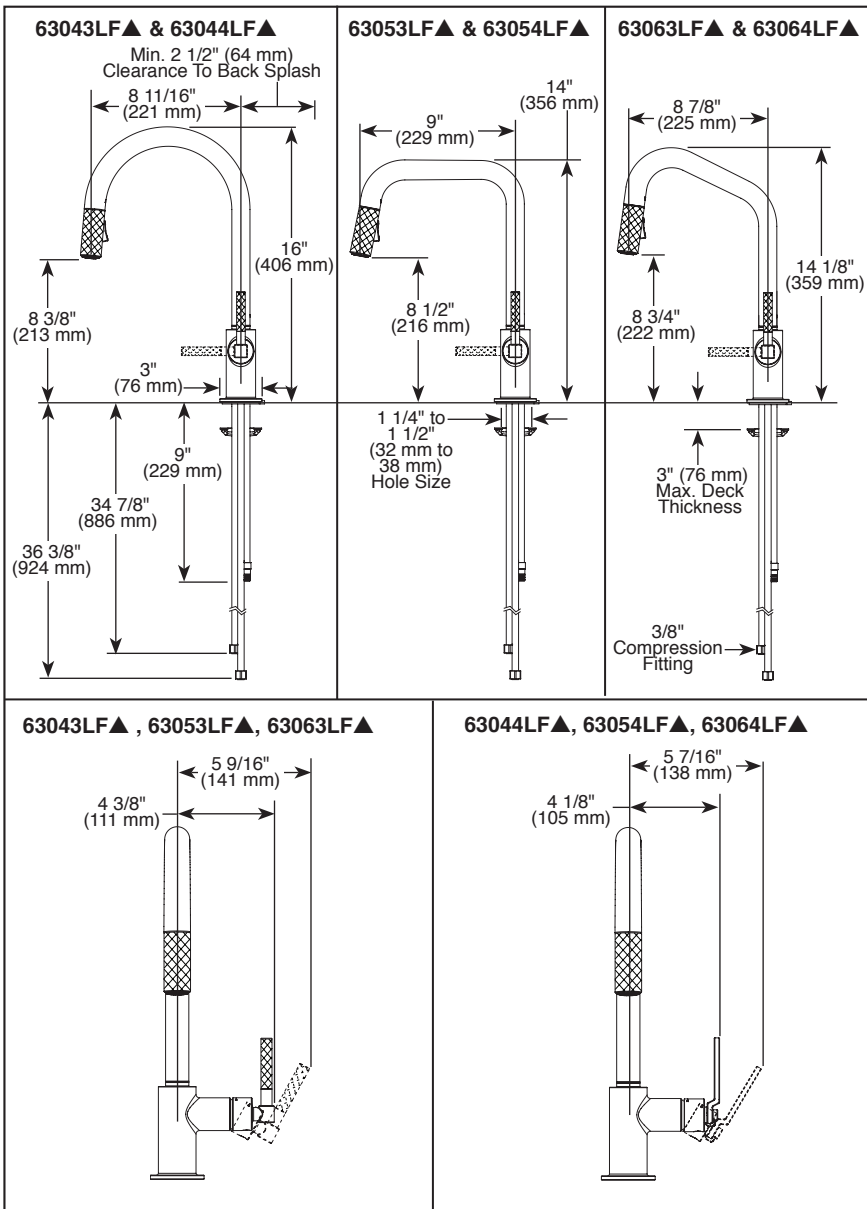

BRIZO®

KITCHEN FAUCETS

- Litze™ Collection
- Single Handle Pull-Down

FEATURES:

- MagneDock® Magnetic Docking

STANDARD SPECIFICATIONS:

- Maximum 1.8 gpm @ 60 psi, 6.8 L/min @ 414 kPa
- One hole mount
- Euro-motion ceramic cartridge
- Spout rotates 360°
- Two-function wand; Aerated stream or spray
- Dual integral check valves in sprayer
- Quick connect hoses
- Hose travels inside mounting shank so it will not interfere with deck edges

COMPLIES WITH:

- ASME A112.18.1 / CSA B125.1
- ASME A112.18.6
- ♿ Indicates compliance to ICC/ANSI A117.1 - Valve control only

Submitted Model No.: _____
 Specific Features: _____

▲ Designate proper finish suffix