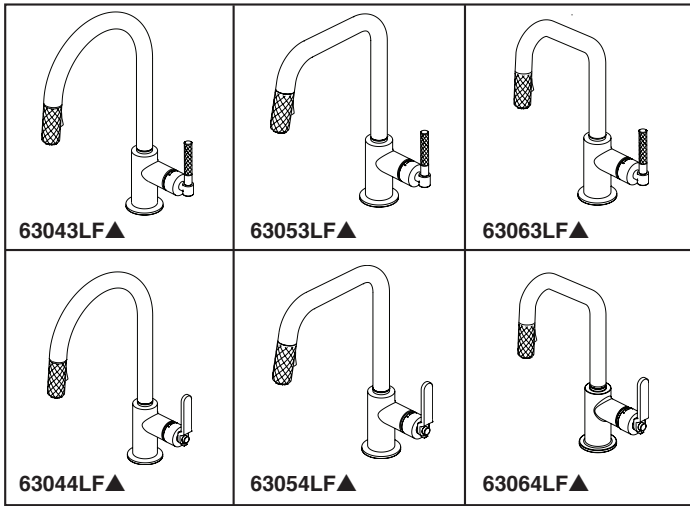

BRIZO®

KITCHEN FAUCETS

- Litze™ Collection
- Single Handle Pull-Down

FEATURES:

- MagneDock® Magnetic Docking

STANDARD SPECIFICATIONS:

- Maximum 1.8 gpm @ 60 psi, 6.8 L/min @ 414 kPa
- One hole mount
- Euro-motion ceramic cartridge
- Spout rotates 360°
- Two-function wand; Aerated stream or spray
- Dual integral check valves in sprayer
- Quick connect hoses
- Hose travels inside mounting shank so it will not interfere with deck edges

WARRANTY

- Parts and Finish - Lifetime limited warranty; or for commercial purchasers, 10 years for multi-family residential (apartments and condominiums) and 5 years for all other commercial uses, in each case from the date of purchase.
- Electronic Parts and Batteries (if applicable) - 5 years from the date of purchase; or for commercial purchasers, 1 year from the date of purchase. No warranty is provided on batteries.

COMPLIES WITH:

- ASME A112.18.1 / CSA B125.1
- ASME A112.18.6
- ♿ Indicates compliance to ICC/ANSI A117.1 - Valve control only

Submitted Model No.: _____
Specific Features: _____