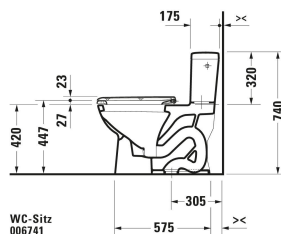

D-Code Toilet seat # 0067410000

|< 360 mm >|

Toilet seat	Dimension	Weight	Order number
Automatic close: No, Hinge material: Stainless steel, Elongated			
<b>Colors</b>			
00 White Alpin			
<b>Variants</b>			
White High Gloss, Hinge colour: Stainless steel	360x50 mm	2.100 kg	0067410000
<b>Suitable products</b>			
One-piece toilet 735 mm, Elongated, Flush water quantity: 4,8 l, extractor/siphon jet, Flushing rim: Closed, Outlet drain: vertical, 395 x 735 mm Distance of rear panel/outlet: 305 mm, 395 x 735 mm			011301
Two-piece toilet 685 mm, Elongated, Flush water quantity: 4,8/4,8 l, extractor/siphon jet, Flushing rim: Closed, Outlet drain vertical, 350 x 685 mm	350 x 685 mm		011701

All drawings contain the necessary measurements which are subject to standard tolerances. They are stated in mm and are non-binding. Exact measurements, in particular for customised installation scenarios, can only be taken from the finished piece.