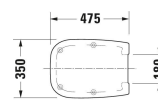

D-Code Toilet seat # 0067410000

|< 360 mm >|

Toilet seat	Dimension	Weight	Order number
Automatic close: No, Hinge material: Stainless steel, Elongated			
<b>Colors</b>			
00 White Alpin			
<b>Variants</b>			
White High Gloss, Hinge colour: Stainless steel	360x50 mm	2.100 kg	0067410000
<b>Suitable products</b>			
One-piece toilet 735 mm, Elongated, Flush water quantity: 4,8 l, extractor/siphon jet, Flushing rim: Closed, Outlet drain: vertical, 395 x 735 mm Distance of rear panel/outlet: 305 mm, 395 x 735 mm			011301
Two-piece toilet 685 mm, Elongated, Flush water quantity: 4,8/4,8 l, extractor/siphon jet, Flushing rim: Closed, Outlet drain vertical, 350 x 685 mm	350 x 685 mm		011701

All drawings contain the necessary measurements which are subject to standard tolerances. They are stated in mm and are non-binding. Exact measurements, in particular for customised installation scenarios, can only be taken from the finished piece.