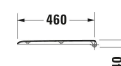

D-Code Toilet seat # 0067410000

|< 360 mm >|

Toilet seat	Dimension	Weight	Order number
Automatic close: No, Hinge material: Stainless steel, Elongated			
<b>Colors</b>			
00 White Alpin			
<b>Variants</b>			
White High Gloss, Hinge colour: Stainless steel	360x50 mm	2.100 kg	0067410000
<b>Suitable products</b>			
One-piece toilet 735 mm, Elongated, Flush water quantity: 4,8 l, extractor/siphon jet, Flushing rim: Closed, Outlet drain: vertical, 395 x 735 mm Distance of rear panel/outlet: 305 mm, 395 x 735 mm			011301
Two-piece toilet 685 mm, Elongated, Flush water quantity: 4,8/4,8 l, extractor/siphon jet, Flushing rim: Closed, Outlet drain vertical, 350 x 685 mm	350 x 685 mm		011701

All drawings contain the necessary measurements which are subject to standard tolerances. They are stated in mm and are non-binding. Exact measurements, in particular for customised installation scenarios, can only be taken from the finished piece.