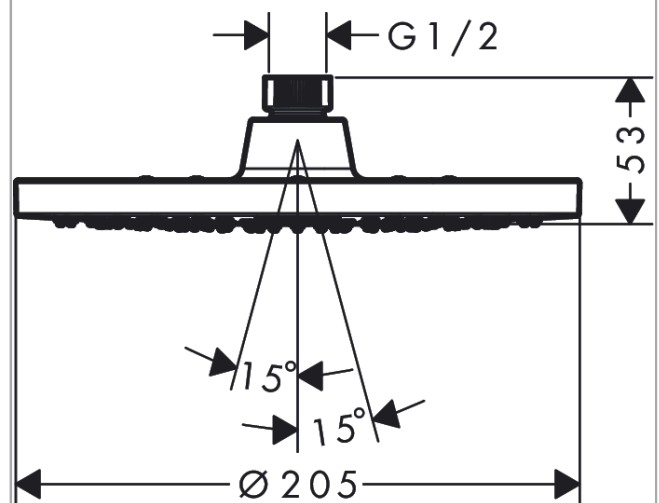

##### product features

- shower head size: 205 mm
- spray type: Rain
- ball-joint: overhead shower angle adjustable
- material spray disc: plastic
- maximum flow rate at 3 bar: 12,4 l/min
- function from: 5,2 l/min
- minimum flow pressure: 1 bar
- overhead shower removable for cleaning
- installation: ceiling or wall
- connection thread G ½
- connection dimension: DN15
- suitable for continuous flow water heaters

#### Scale drawing