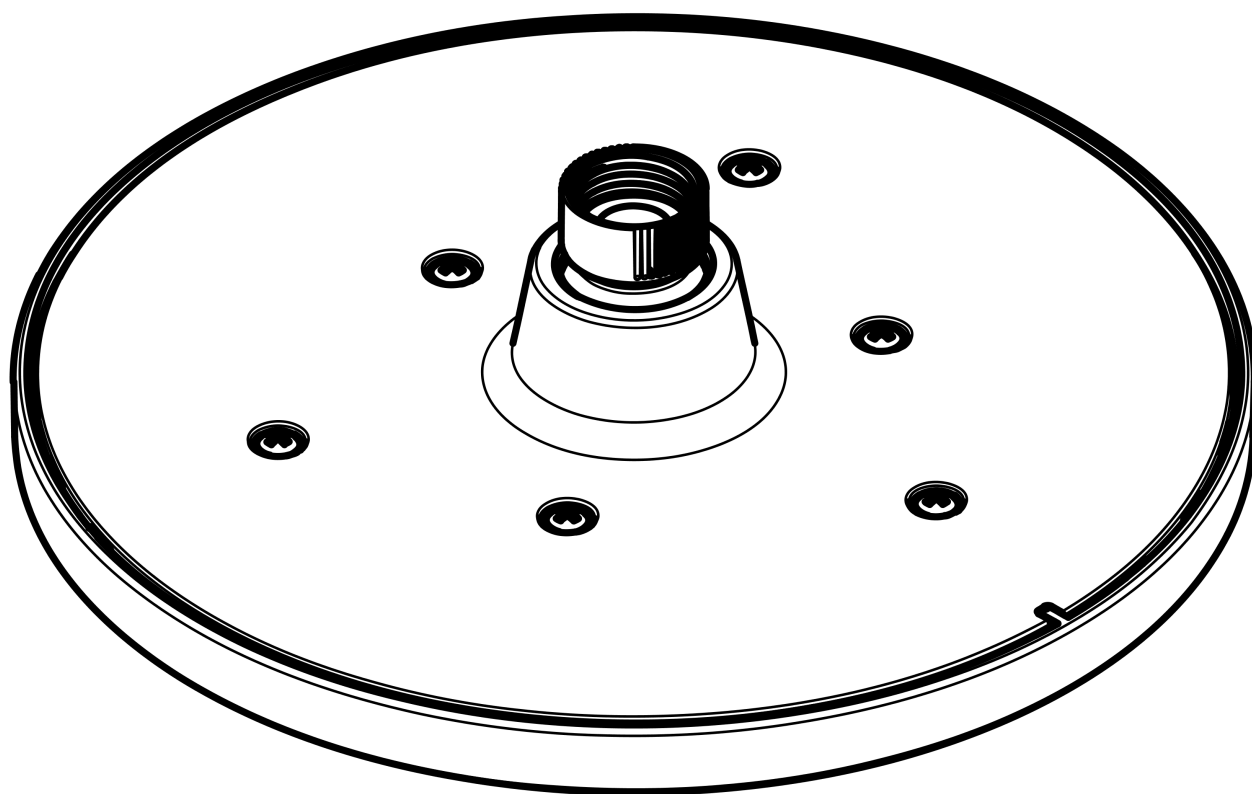

Vernis Blend

Overhead shower 200 1jet

Surface: **Chrome** Article Number: **26271000**

Exploded Drawing

Year of production: >04/21