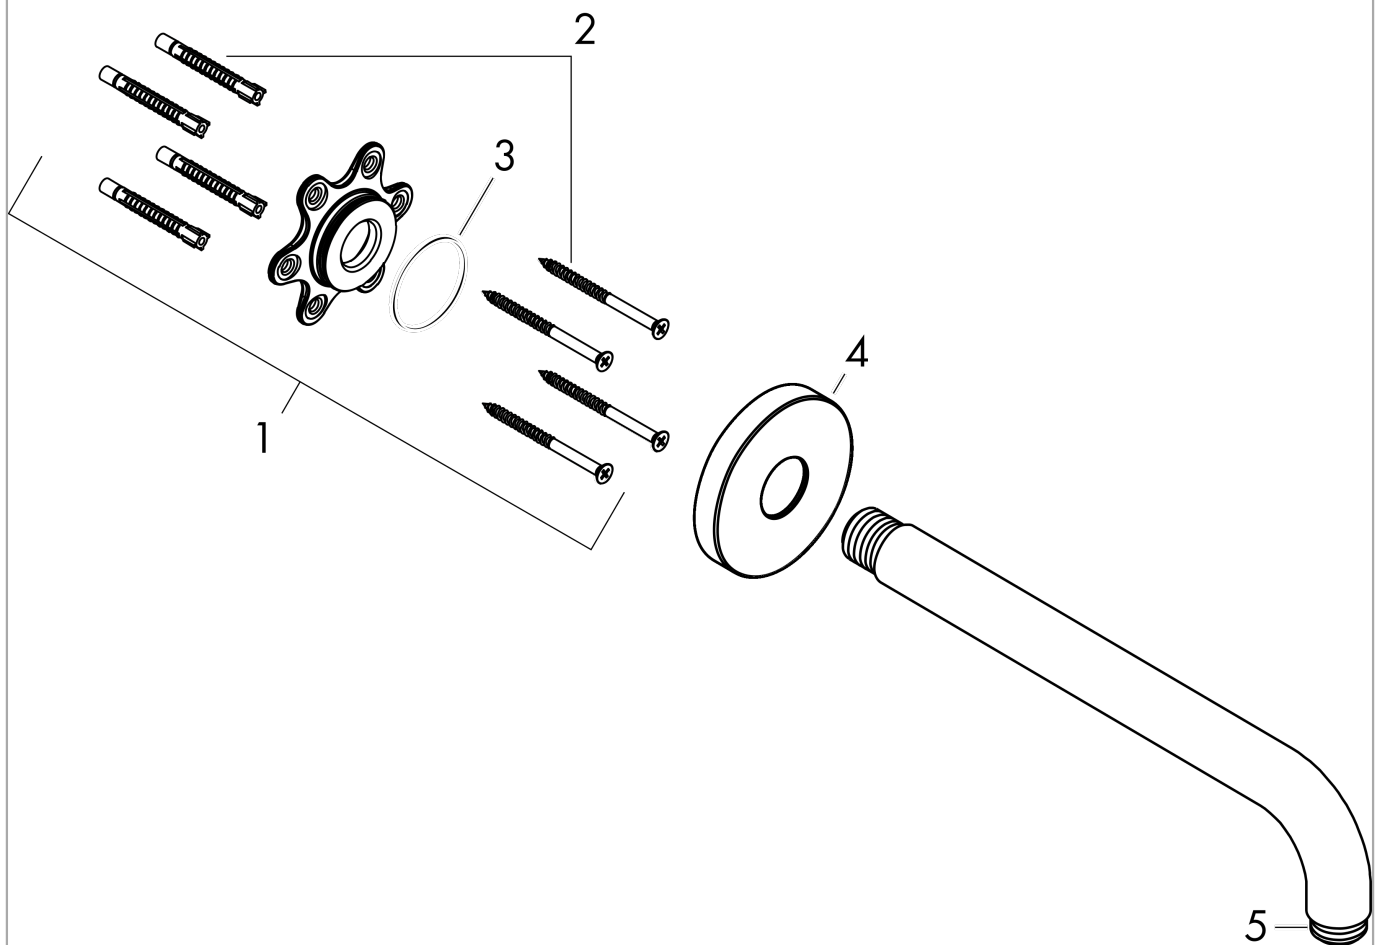

Shower arm 24.1 cmSurface: **Chrome** Article Number: **27409000****Description****product features**

- length: 241 mm
- installation type: exposed installation
- material: brass
- version: 90° angle
- connection type: G 1/2

Product image**Scale drawing**

Shower arm 24.1 cm

Surface: **Chrome** Article Number: **27409000**

Exploded Drawing

Year of production: >12/20

Shower arm 24.1 cmSurface: **Chrome** Article Number: **27409000****Spare part list**

Year of production: >12/20

Pos.	Description	Article Number	Price	PU
1	mounting kit	95208000	€ 58,67	1
2	mounting set	40916000	€ 5,36	1
3	O-ring 34x2	98383000	€ 5,36	1
4	escutcheon Ø 80 mm	98940000	€ 22,97	1
5	O-ring 16x2	98133000	€ 3,33	1