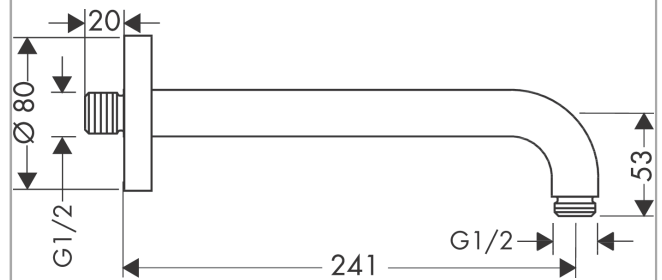

Shower arm 24.1 cmSurface: **Chrome** Article Number: **27409000****Description****product features**

- length: 241 mm
- installation type: exposed installation
- material: brass
- version: 90° angle
- connection type: G 1/2

Product image**Scale drawing**

Shower arm 24.1 cm

Surface: **Chrome** Article Number: **27409000**

Exploded Drawing

Year of production: >12/20

Shower arm 24.1 cmSurface: **Chrome** Article Number: **27409000****Spare part list**

Year of production: >12/20

Pos.	Description	Article Number	Price	PU
1	mounting kit	95208000	€ 58,67	1
2	mounting set	40916000	€ 5,36	1
3	O-ring 34x2	98383000	€ 5,36	1
4	escutcheon Ø 80 mm	98940000	€ 22,97	1
5	O-ring 16x2	98133000	€ 3,33	1