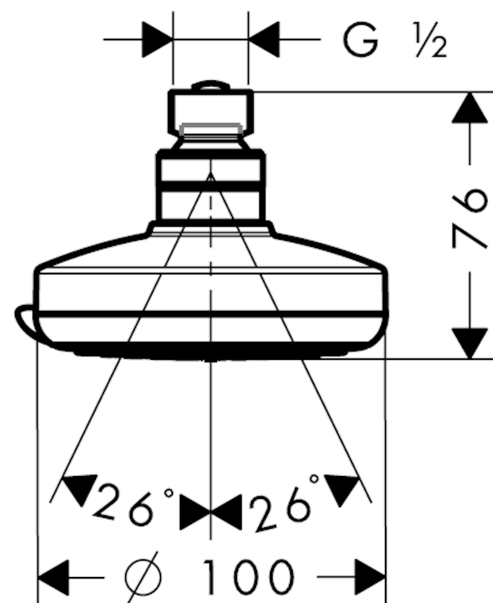

Croma 100

Overhead shower Vario

Finish: **Chrome** Article Number: **27441000**

Description

product features

- shower head size: 100 mm
- spray type: Rain, Massage spray, Shampoo spray, normal spray
- adjustment with shift on overhead shower
- ball-joint: overhead shower angle adjustable
- material spray disc: plastic
- spray disc surface: grey
- maximum flow rate at 3 bar: 22 l/min
- flow rate Rain spray (at 3 bar): 22 l/min
- flow rate shampoo spray (at 3 bar): 17 l/min
- flow rate normal spray (at 3 bar): 20 l/min
- flow rate massage spray (at 3 bar): 11 l/min
- minimum flow pressure: 1,2 bar
- installation: ceiling or wall
- connection thread G ½
- connection dimension: DN15
- suitable for continuous flow water heaters

Technology

Product image

Scale drawing

Croma 100

Overhead shower Vario

Finish: **Chrome** Article Number: **27441000**

Flowchart

The consumption was measured in combination with the appropriate fittings (thermostat/mixer/in-wall valve) to reflect actual application in practice.

Croma 100
Overhead shower Vario
 Finish: **Chrome** Article Number: **27441000**

Exploded Drawing

Year of production: >03/07

Croma 100
Overhead shower Vario
 Finish: **Chrome** Article Number: **27441000**