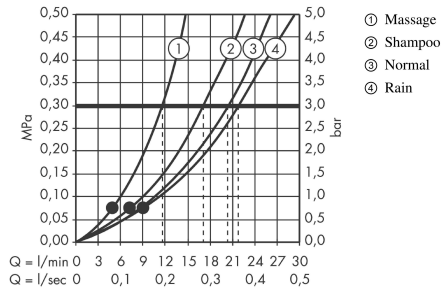

Croma 100

Overhead shower Vario

Finish: **Chrome** Article Number: **27441000**

Description

product features

- shower head size: 100 mm
- spray type: Rain, Massage spray, Shampoo spray, normal spray
- adjustment with shift on overhead shower
- ball-joint: overhead shower angle adjustable
- material spray disc: plastic
- spray disc surface: grey
- maximum flow rate at 3 bar: 22 l/min
- flow rate Rain spray (at 3 bar): 22 l/min
- flow rate shampoo spray (at 3 bar): 17 l/min
- flow rate normal spray (at 3 bar): 20 l/min
- flow rate massage spray (at 3 bar): 11 l/min
- minimum flow pressure: 1,2 bar
- installation: ceiling or wall
- connection thread G ½
- connection dimension: DN15
- suitable for continuous flow water heaters

Technology

Product image

Scale drawing

Croma 100

Overhead shower Vario

Finish: **Chrome** Article Number: **27441000**

Flowchart

The consumption was measured in combination with the appropriate fittings (thermostat/mixer/in-wall valve) to reflect actual application in practice.