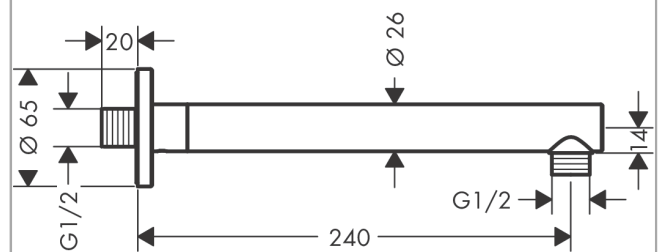

**Vernis Blend
Shower arm 24 cm**

Finish: **Chrome** Article Number: **27809000**

Description

product features

- length: 240 mm
- shaft Ø: 26 mm
- installation type: exposed installation
- material: brass
- version: 90° angle
- connection type: G ½

Product image

Scale drawing

Vernis Blend
 Shower arm 24 cm
 Finish: **Chrome** Article Number: **27809000**

Exploded Drawing

Year of production: >01/21

Vernis Blend
Shower arm 24 cm
 Finish: **Chrome** Article Number: **27809000**

Spare part list

Year of production: >01/21

Pos.	Description	Article Number	PC	PU
1	hollow set screw M5x5	98446000	1	1
2	O-Ring 22x2	98185000	1	1
3	O-ring 13x2	98128000	1	1
4	connecting thread G½	93726000	6	1