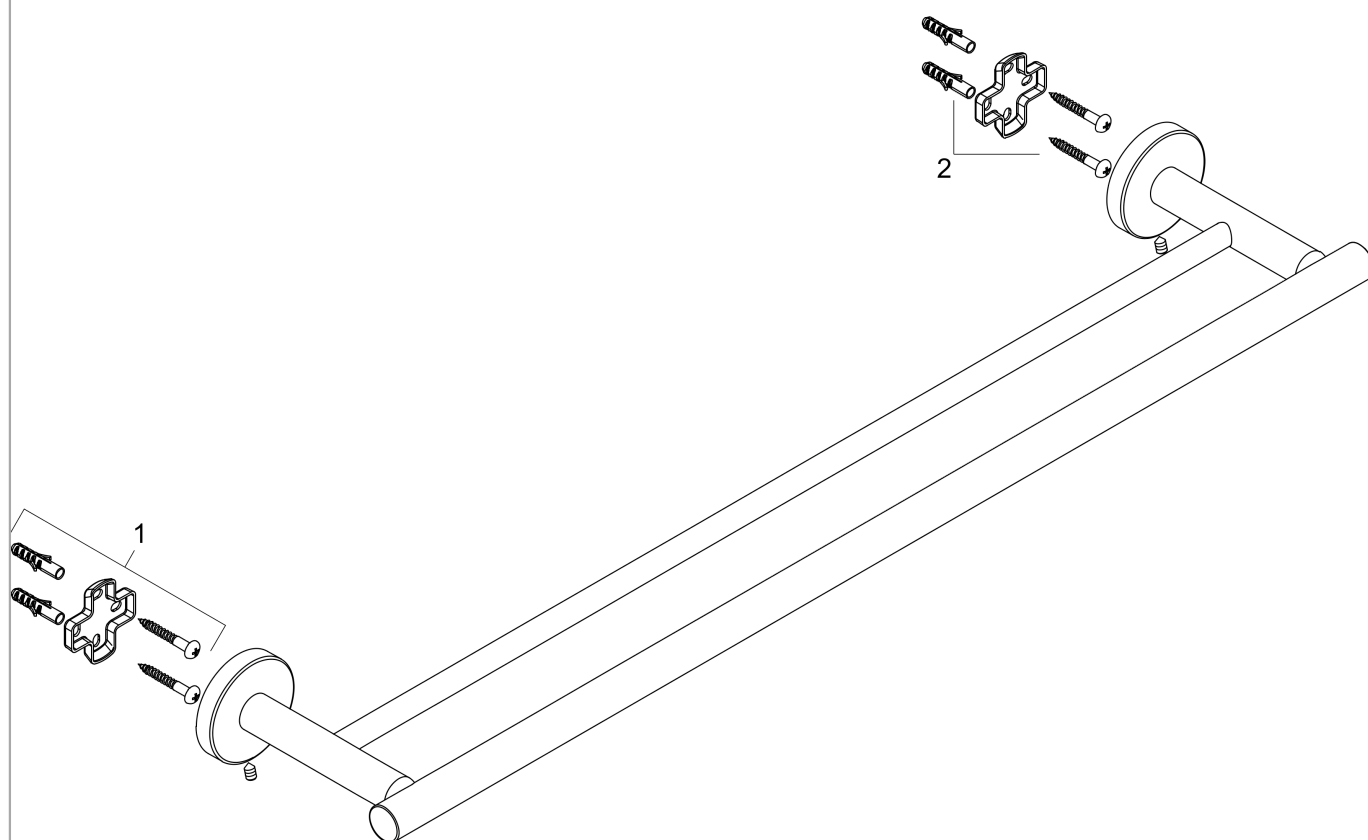

**Logis Universal**  
**Double bath towel rail**

Surface: **Chrome** Article Number: **41712000**

**Description**

**product features**

- wall-mounted
- material: brass
- holder material: metal
- fixed
- length: 644 mm
- with mounting material
- drilling distance: 600 mm
- diameter drill hole: 6 mm
- concealed fastening

**Product image**

**Scale drawing**

**Logis Universal**  
**Double bath towel rail**

Surface: **Chrome** Article Number: **41712000**

**Exploded Drawing**

Year of production: >04/18

**Logis Universal**  
**Double bath towel rail**

Surface: **Chrome** Article Number: **41712000**

**Spare part list**

Year of production: >04/18

<b>Pos.</b>	<b>Description</b>	<b>Article Number</b>	<b>Price</b>	<b>PU</b>
1	support element	94318000	€ 14,28	1
2	mounting set	40915000	€ 11,66	1