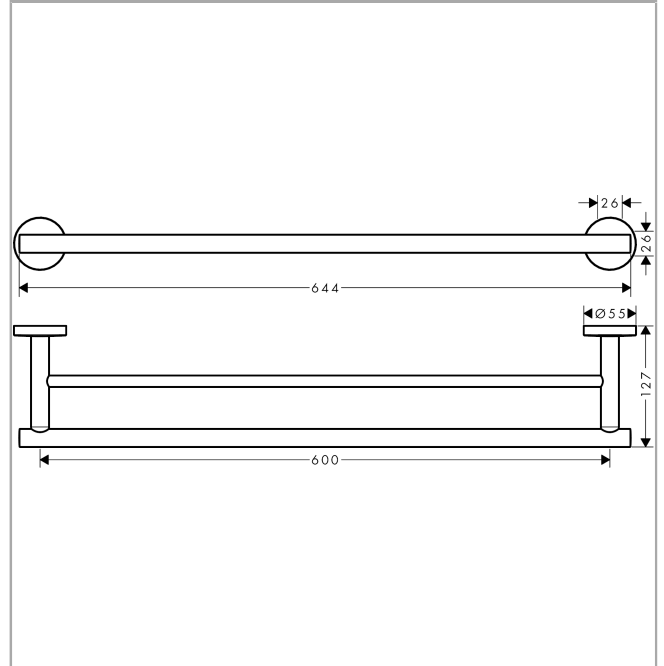

**Logis Universal**  
**Double bath towel rail**

Surface: **Chrome** Article Number: **41712000**

**Description**

**product features**

- wall-mounted
- material: brass
- holder material: metal
- fixed
- length: 644 mm
- with mounting material
- drilling distance: 600 mm
- diameter drill hole: 6 mm
- concealed fastening

**Product image**

**Scale drawing**

**Logis Universal**  
**Double bath towel rail**

Surface: **Chrome** Article Number: **41712000**

**Exploded Drawing**

Year of production: >04/18

**Logis Universal**  
**Double bath towel rail**

Surface: **Chrome** Article Number: **41712000**

**Spare part list**

Year of production: >04/18

<b>Pos.</b>	<b>Description</b>	<b>Article Number</b>	<b>Price</b>	<b>PU</b>
1	support element	94318000	€ 14,28	1
2	mounting set	40915000	€ 11,66	1