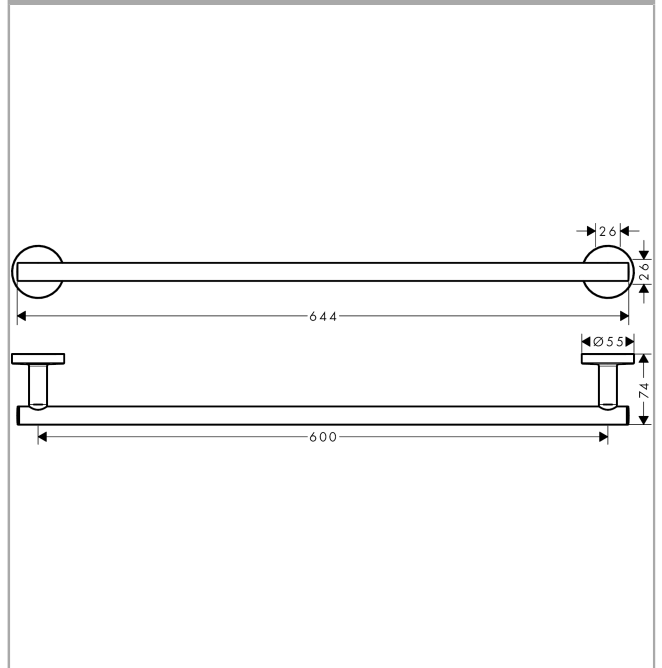

**Logis Universal  
Bath towel rail**

Surfaces: **Chrome** Article Number: **41716000**

**Description**

**product features**

- wall-mounted
- material: brass
- material holder: metal
- length: 644 mm
- with mounting material
- concealed fastening
- drilling distance: 600 mm
- diameter drill hole: 6 mm

**Product image**

**Scale drawing**

**Logis Universal  
Bath towel rail**

Surfaces: **Chrome** Article Number: **41716000**

**Exploded Drawing**

Year of production: >04/18

**Logis Universal**

**Bath towel rail**

Surfaces: **Chrome** Article Number: **41716000**

**Spare part list**

Year of production: >04/18

Pos.	Description	Article Number	Price	PU
1	mounting set	40915000	€ 11,31	1