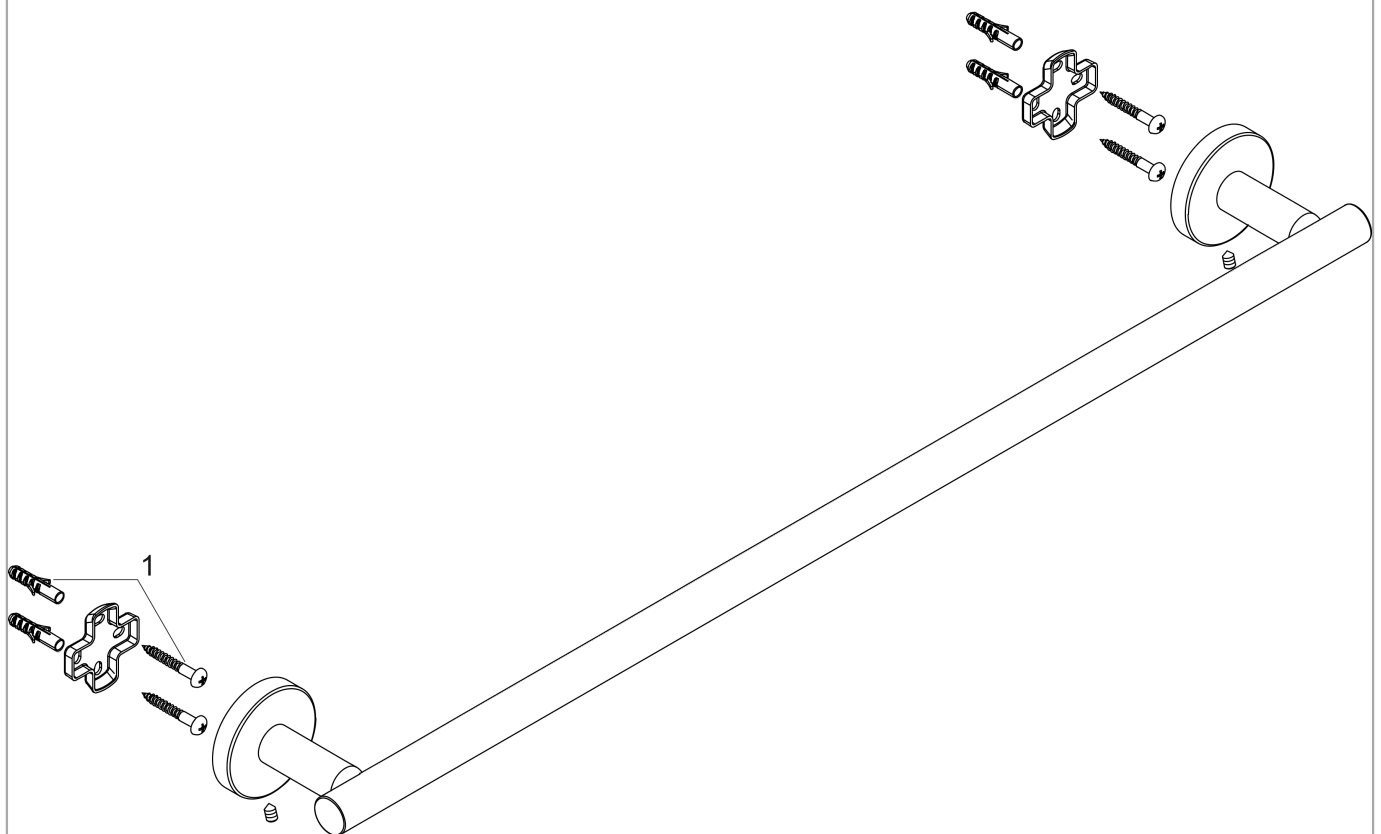

**Logis Universal  
Bath towel rail**

Surfaces: **Chrome** Article Number: **41716000**

**Description**

**product features**

- wall-mounted
- material: brass
- material holder: metal
- length: 644 mm
- with mounting material
- concealed fastening
- drilling distance: 600 mm
- diameter drill hole: 6 mm

**Product image**

**Scale drawing**

**Logis Universal  
Bath towel rail**

Surfaces: **Chrome** Article Number: **41716000**

**Exploded Drawing**

Year of production: >04/18

**Logis Universal**

**Bath towel rail**

Surfaces: **Chrome** Article Number: **41716000**

**Spare part list**

Year of production: >04/18

Pos.	Description	Article Number	Price	PU
1	mounting set	40915000	€ 11,31	1