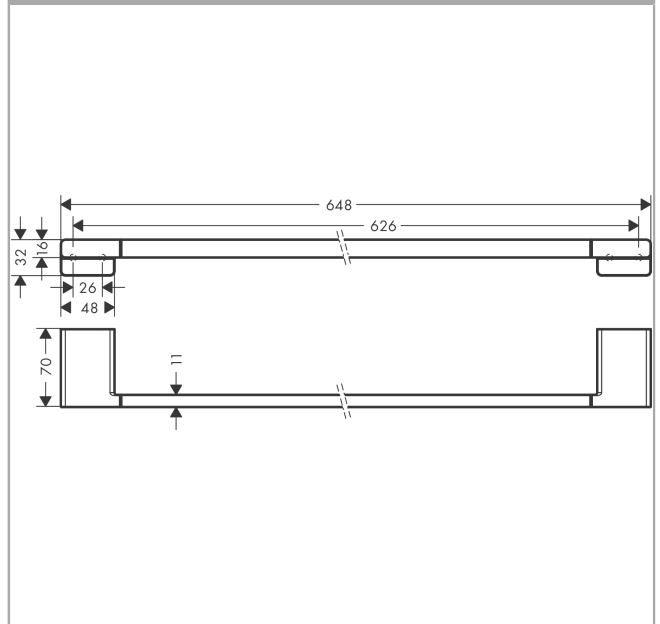

AddStoris
Bath towel rail
 Finish: **Matt Black** Article Number: **41747670**

Description

product features

- wall-mounted
- material: metal
- holder material: metal
- length: 648 mm
- with mounting material
- drilling distance: 626 mm
- diameter drill hole: 6 mm
- concealed fastening

Design awards

reddot winner 2021

Product image

Scale drawing

AddStoris
Bath towel rail
Finish: **Matt Black**

Article Number: **41747670**

Exploded Drawing

Year of production: >04/21

AddStoris
Bath towel rail
 Finish: **Matt Black** Article Number: **41747670**

Spare part list

Year of production: >04/21

Pos.	Description	Article Number	PC	PU
1	support element	94165000	3	1
2	mounting set	40915000	4	1