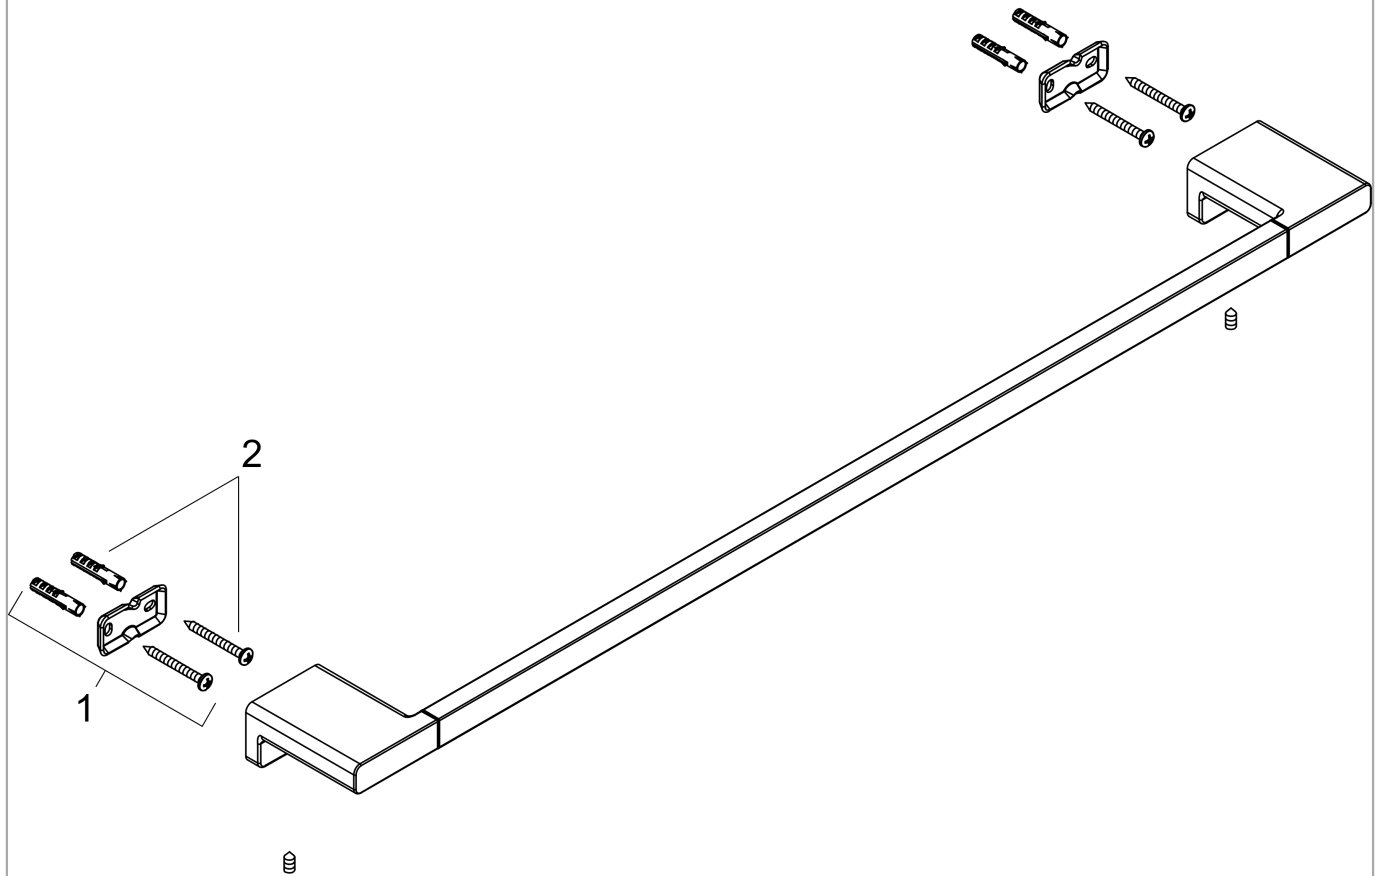

AddStoris
Bath towel rail
 Finish: **Matt Black** Article Number: **41747670**

Description

product features

- wall-mounted
- material: metal
- holder material: metal
- length: 648 mm
- with mounting material
- drilling distance: 626 mm
- diameter drill hole: 6 mm
- concealed fastening

Design awards

reddot winner 2021

Product image

Scale drawing

AddStoris
Bath towel rail
Finish: **Matt Black**

Article Number: **41747670**

Exploded Drawing

Year of production: >04/21

AddStoris
Bath towel rail
 Finish: **Matt Black** Article Number: **41747670**

Spare part list

Year of production: >04/21

Pos.	Description	Article Number	PC	PU
1	support element	94165000	3	1
2	mounting set	40915000	4	1