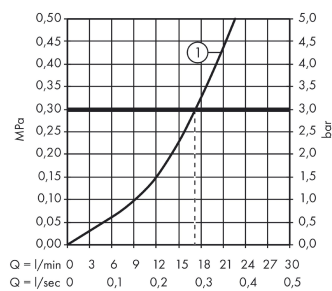

Logis

Single lever shower mixer for exposed installation

Surfaces: **Chrome** Article Number: **71600000**

Description

product features

- 1 function
- connection type: s-shaped connections
- centre distance: 150 ± 12 mm
- flow rate of hand shower at 3 bar: 17 l/min
- ceramic cartridge
- temperature limitation adjustable
- non-return valve
- with silencer
- hose connection DN15
- connection dimension: DN15

Product image

Scale drawing

Flowchart

Shower outlet with 1B-resistance