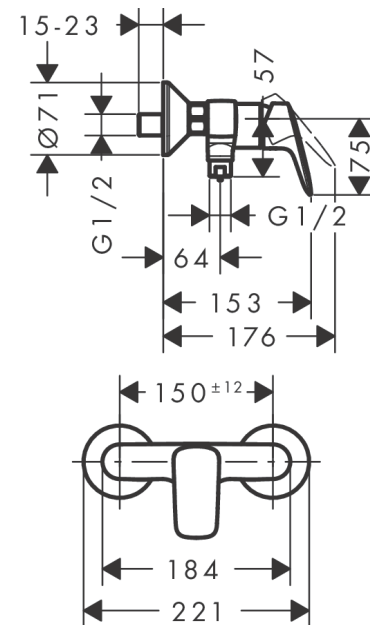

Logis

Single lever shower mixer for exposed installation

Surfaces: **Chrome** Article Number: **71600000**

Description

product features

- 1 function
- connection type: s-shaped connections
- centre distance: 150 ± 12 mm
- flow rate of hand shower at 3 bar: 17 l/min
- ceramic cartridge
- temperature limitation adjustable
- non-return valve
- with silencer
- hose connection DN15
- connection dimension: DN15

Product image

Scale drawing

Flowchart

Shower outlet with 1B-resistance