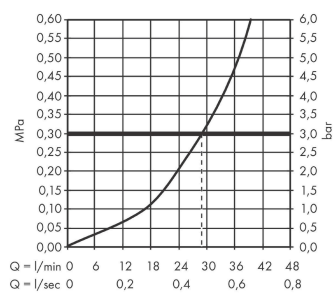

Vernis Blend

Single lever shower mixer for concealed installation for iBox universal

Finish: **Chrome** Article Number: **71667000**

Description

product features

- 1 function
- maximum flow rate at 3 bar: 29,3 l/min
- ceramic cartridge
- temperature limitation adjustable
- min. operating pressure: 1 bar
- max. operating pressure: 10 bar
- connection type: basic set

Product image

Scale drawing

Flowchart