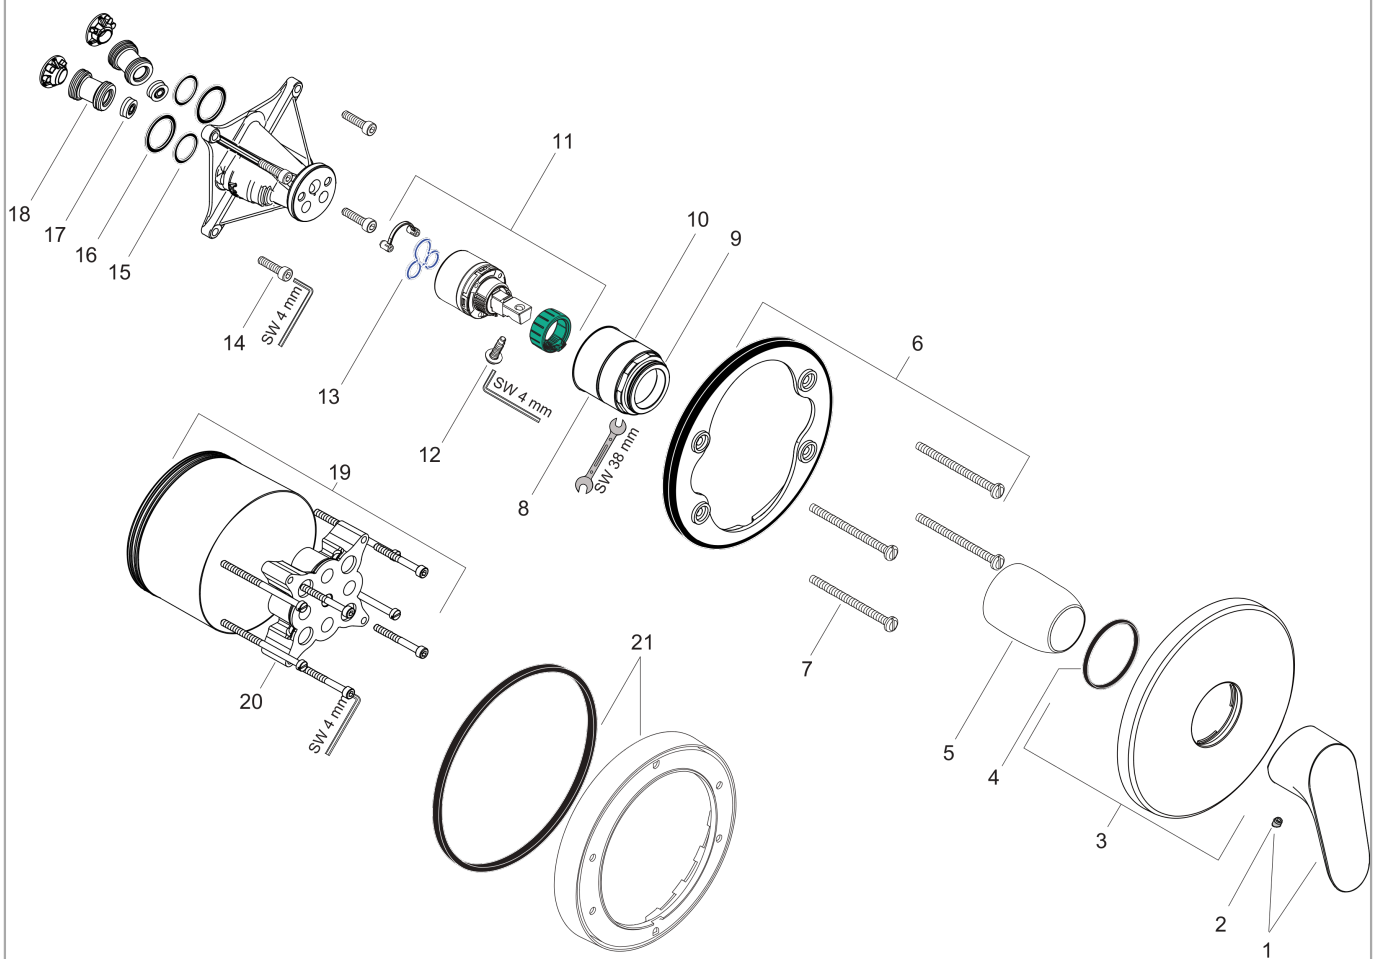

Vernis Blend

Single lever shower mixer for concealed installation for iBox universal

Finish: **Chrome** Article Number: **71667000**

Description

product features

- 1 function
- maximum flow rate at 3 bar: 29,3 l/min
- ceramic cartridge
- temperature limitation adjustable
- min. operating pressure: 1 bar
- max. operating pressure: 10 bar
- connection type: basic set

Product image

Scale drawing

Flowchart

Vernis Blend
Single lever shower mixer for concealed installation for iBox universal
 Finish: **Chrome** Article Number: **71667000**

Exploded Drawing

Year of production: >06/22

Vernis Blend**Single lever shower mixer for concealed installation for iBox universal**Finish: **Chrome** Article Number: **71667000****Spare part list**

Year of production: >06/22

Pos.	Description	Article Number	PC	PU
1	handle	93715000	9	1
2	screw cover	96338000	1	1
3	escutcheon Ø 150 mm	98792000	11	1
4	O-ring 43x3	98418000	1	1
5	sleeve	98790000	8	1
6	holder for escutcheon	98793000	9	1
7	set of fixing screws	96454000	3	1
8	nut	98796000	9	1
9	O-ring 30x1,5	98433000	1	1
10	O-ring 39x1,5	98400000	1	1
11	cartridge, assy	92730000	11	1
12	locking screw for handle	95140000	2	1
13	seal	95008000	3	1
14	set of screws	96525000	3	1
15	O-ring 16x2	98133000	1	1
16	O-Ring 22x2	98185000	1	1
17	flow limiter (22 l/min)	95884000	4	1
18	noise reduction	96429000	2	1
19	extension 25 mm	13595000	98	1
20	set of fixing screws	97747000	1	1
21	extension 22 mm (Ø 150 mm)	13597000	98	1
a	concealed item	01800180	98	1