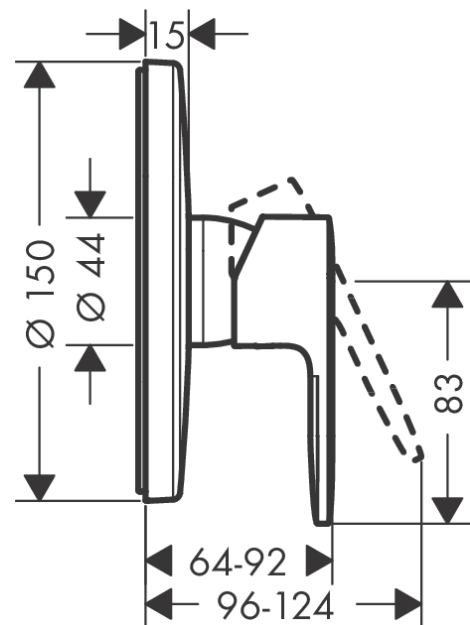

Vernis Blend

Single lever shower mixer for concealed installation for iBox universal

Finish: **Chrome** Article Number: **71667000**

Description

product features

- 1 function
- maximum flow rate at 3 bar: 29,3 l/min
- ceramic cartridge
- temperature limitation adjustable
- min. operating pressure: 1 bar
- max. operating pressure: 10 bar
- connection type: basic set

Product image

Scale drawing

Flowchart

Vernis Blend
Single lever shower mixer for concealed installation for iBox universal
 Finish: **Chrome** Article Number: **71667000**

Exploded Drawing

Year of production: >06/22

Vernis Blend**Single lever shower mixer for concealed installation for iBox universal**Finish: **Chrome** Article Number: **71667000****Spare part list**

Year of production: >06/22

Pos.	Description	Article Number	PC	PU
1	handle	93715000	9	1
2	screw cover	96338000	1	1
3	escutcheon Ø 150 mm	98792000	11	1
4	O-ring 43x3	98418000	1	1
5	sleeve	98790000	8	1
6	holder for escutcheon	98793000	9	1
7	set of fixing screws	96454000	3	1
8	nut	98796000	9	1
9	O-ring 30x1,5	98433000	1	1
10	O-ring 39x1,5	98400000	1	1
11	cartridge, assy	92730000	11	1
12	locking screw for handle	95140000	2	1
13	seal	95008000	3	1
14	set of screws	96525000	3	1
15	O-ring 16x2	98133000	1	1
16	O-Ring 22x2	98185000	1	1
17	flow limiter (22 l/min)	95884000	4	1
18	noise reduction	96429000	2	1
19	extension 25 mm	13595000	98	1
20	set of fixing screws	97747000	1	1
21	extension 22 mm (Ø 150 mm)	13597000	98	1
a	concealed item	01800180	98	1