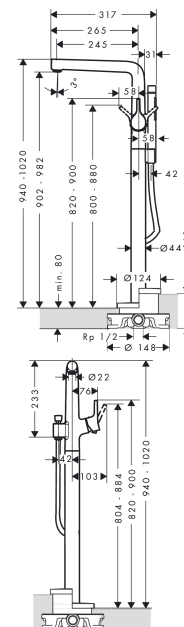

**Talis S**  
**Single lever bath mixer floor-standing**  
 Surface: **Chrome** Article Number: **72412000**

### Description

**product features**

- consists of: single lever bath mixer floor standing, baton hand shower, shower hose, shower holder
- 2 functions
- projection: 245 mm
- spray type mixer: normal spray
- spray type hand shower: Rain, MonoRain
- maximum flow rate at 3 bar: 20 l/min
- flow rate for bath spout at 3 bar: 21,8 l/min
- flow rate of hand shower at 3 bar: 14,8 l/min
- ceramic cartridge
- diverter with automatic resetting
- non-return valve
- connection dimension: DN15
- connection type: basic set

### Scale drawing

**Talis S**  
**Single lever bath mixer floor-standing**  
 Surface: **Chrome** Article Number: **72412000**

**Flowchart**

**Talis S**  
**Single lever bath mixer floor-standing**  
 Surface: **Chrome** Article Number: **72412000**

### Spare part list

Year of production: >04/16

Pos.	Description	Article Number	PC	PU
1	handle	92644000	8	1
2	screw cover	96338000	1	1
3	flange	97406000	6	1
4	nut	97209000	5	1
5	O-Ring 32x2	98193000	1	1
6	cartridge, assy	92730000	11	1
7	locking screw for handle	95140000	2	1
8	seal	95008000	3	1
9	aerator M24x1 (30 l/min)	96512000	5	1
10	diverter knob	95284000	9	1
11	sleeve	97738000	2	1
12	selector assy	94077000	9	1
13	shower hose 1,25 m	28282000	99	1
14	shower holder, assy	96295000	8	1
15	handshower	28532000	99	1
16	filter packing	94246000	1	1
17	hexagon socket screw M10x35	97670000	5	1
18	O-ring 9x1,5	98117000	1	1
19	O-ring 44x2,5	98162000	2	1
20	O-ring 29x3	98371000	2	1
21	O-ring 7x2	98419000	1	1
22	extension set 60 mm	97686000	99	1