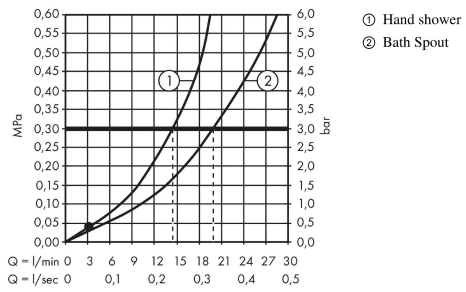

Talis S
Single lever bath mixer floor-standing
Surface: **Chrome** Article Number: **72412000**

Flowchart