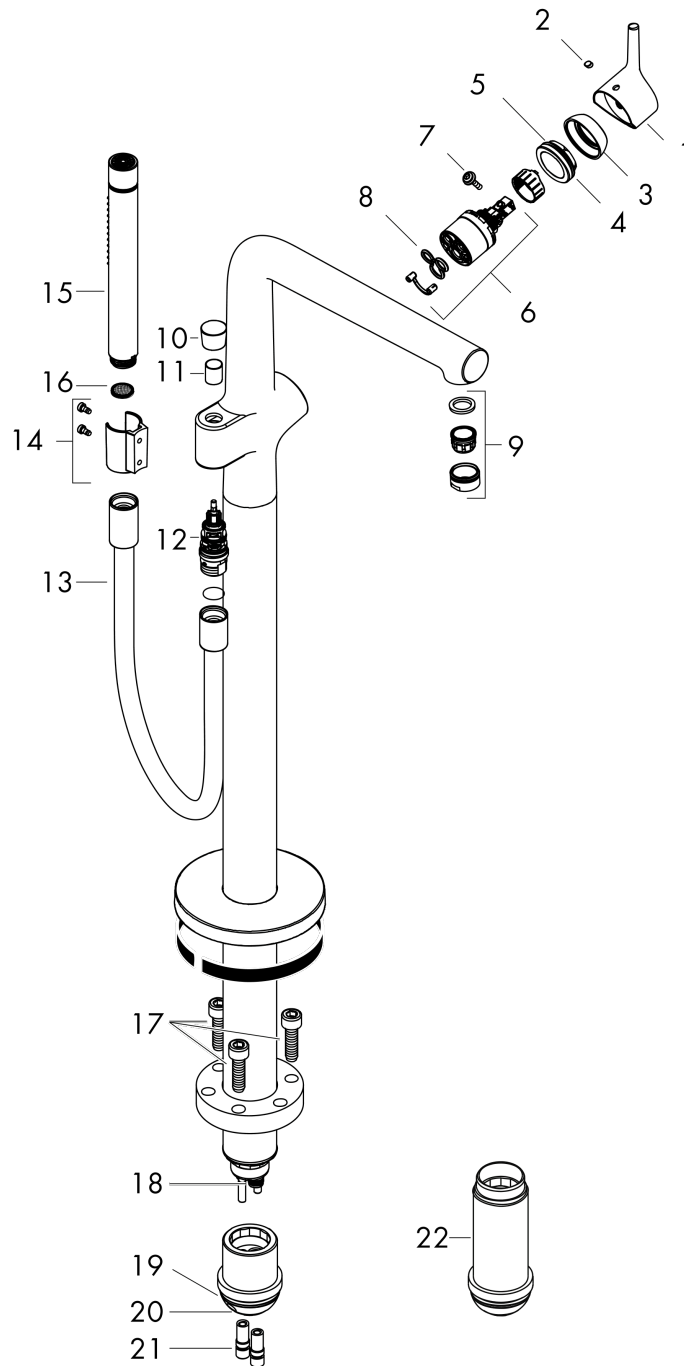

### Description

**product features**

- consists of: single lever bath mixer floor standing, baton hand shower, shower hose, shower holder
- 2 functions
- projection: 245 mm
- spray type mixer: normal spray
- spray type hand shower: Rain, MonoRain
- maximum flow rate at 3 bar: 20 l/min
- flow rate for bath spout at 3 bar: 21,8 l/min
- flow rate of hand shower at 3 bar: 14,8 l/min
- ceramic cartridge
- diverter with automatic resetting
- non-return valve
- connection dimension: DN15
- connection type: basic set

### Scale drawing

**Talis S**  
**Single lever bath mixer floor-standing**  
 Surface: **Chrome** Article Number: **72412000**

**Flowchart**

**Talis S**  
**Single lever bath mixer floor-standing**  
 Surface: **Chrome** Article Number: **72412000**

**Exploded Drawing**

Year of production: >04/16

**Talis S**  
**Single lever bath mixer floor-standing**  
 Surface: **Chrome** Article Number: **72412000**

### Spare part list

Year of production: >04/16

Pos.	Description	Article Number	PC	PU
1	handle	92644000	8	1
2	screw cover	96338000	1	1
3	flange	97406000	6	1
4	nut	97209000	5	1
5	O-Ring 32x2	98193000	1	1
6	cartridge, assy	92730000	11	1
7	locking screw for handle	95140000	2	1
8	seal	95008000	3	1
9	aerator M24x1 (30 l/min)	96512000	5	1
10	diverter knob	95284000	9	1
11	sleeve	97738000	2	1
12	selector assy	94077000	9	1
13	shower hose 1,25 m	28282000	99	1
14	shower holder, assy	96295000	8	1
15	handshower	28532000	99	1
16	filter packing	94246000	1	1
17	hexagon socket screw M10x35	97670000	5	1
18	O-ring 9x1,5	98117000	1	1
19	O-ring 44x2,5	98162000	2	1
20	O-ring 29x3	98371000	2	1
21	O-ring 7x2	98419000	1	1
22	extension set 60 mm	97686000	99	1