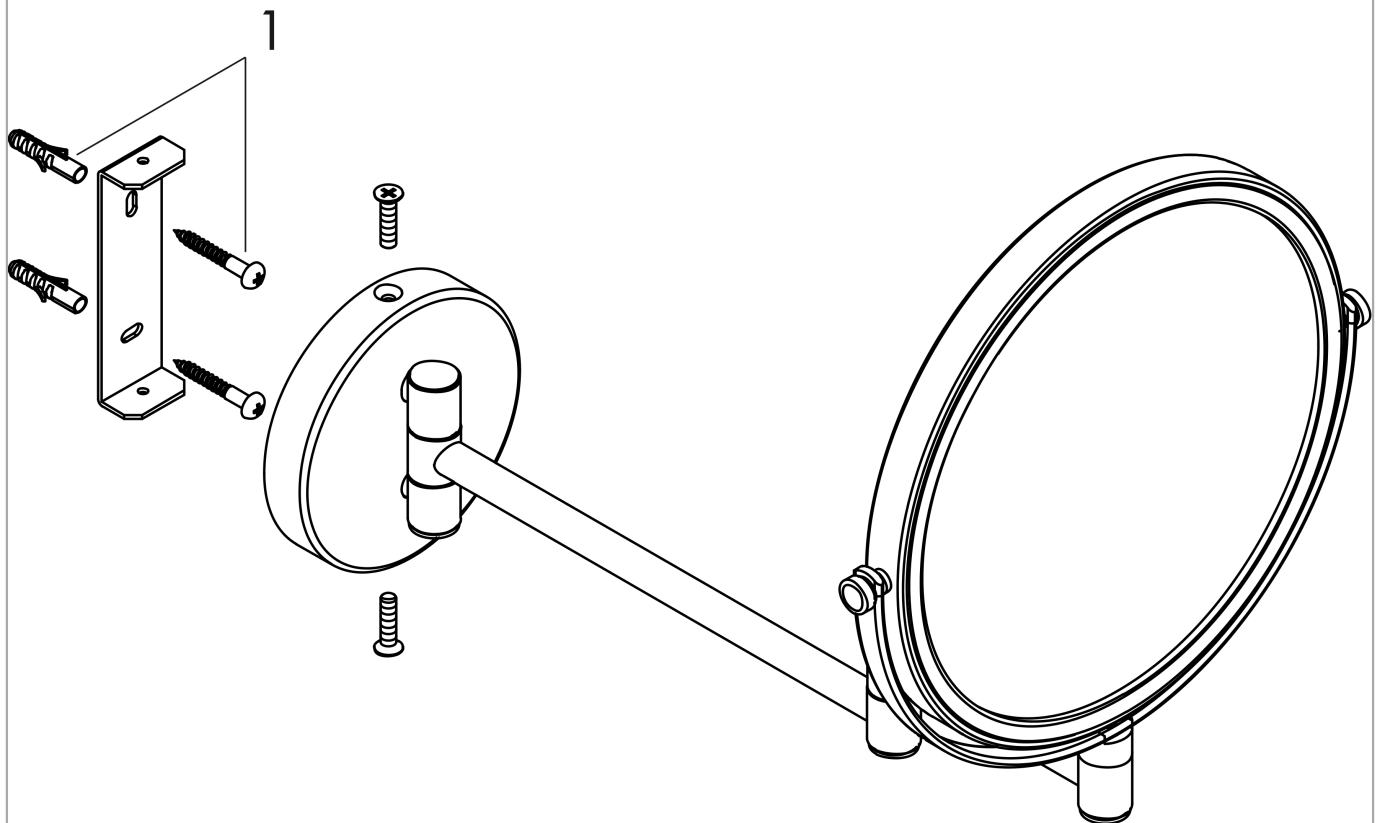

**Logis Universal
Shaving mirror**

Surface: **Chrome** Article Number: **73561000**

Description

product features

- material: mirror glass
- material frame: metal
- mirror is inclinable
- swivelling
- enlargement: 1 x magnification, 3 x magnification
- with mounting material
- concealed fastening
- drilling distance: 50 mm
- diameter drill hole: 6 mm
- wall-mounted

Product image

Scale drawing

Logis Universal
Shaving mirror
 Surface: **Chrome**

Article Number: **73561000**

Exploded Drawing

Year of production: >05/18

**Logis Universal
Shaving mirror**

Surface: **Chrome** Article Number: **73561000**