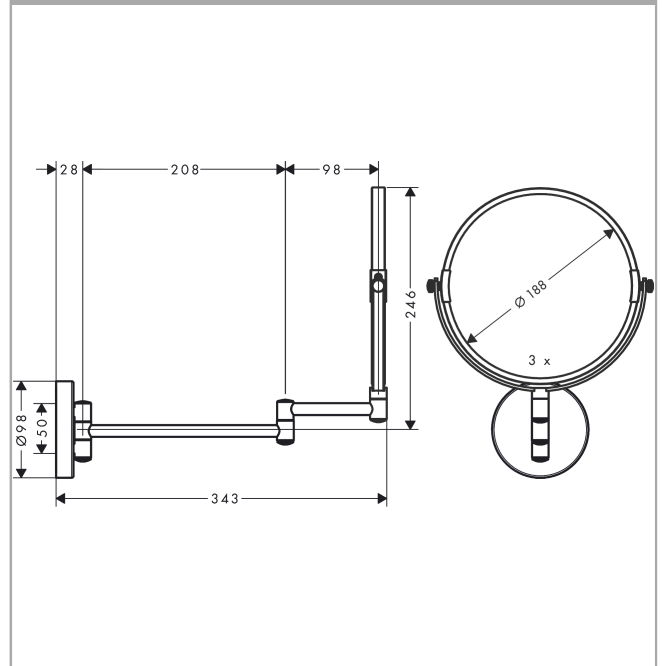

**Logis Universal
Shaving mirror**

Surface: **Chrome** Article Number: **73561000**

Description

product features

- material: mirror glass
- material frame: metal
- mirror is inclinable
- swivelling
- enlargement: 1 x magnification, 3 x magnification
- with mounting material
- concealed fastening
- drilling distance: 50 mm
- diameter drill hole: 6 mm
- wall-mounted

Product image

Scale drawing

Logis Universal
Shaving mirror
 Surface: **Chrome**

Article Number: **73561000**

Exploded Drawing

Year of production: >05/18

**Logis Universal
Shaving mirror**

Surface: **Chrome** Article Number: **73561000**

Spare part list

Year of production: >**05/18**

Pos.	Description	Article Number	PC	PU
1	mounting set	96179000	4	1