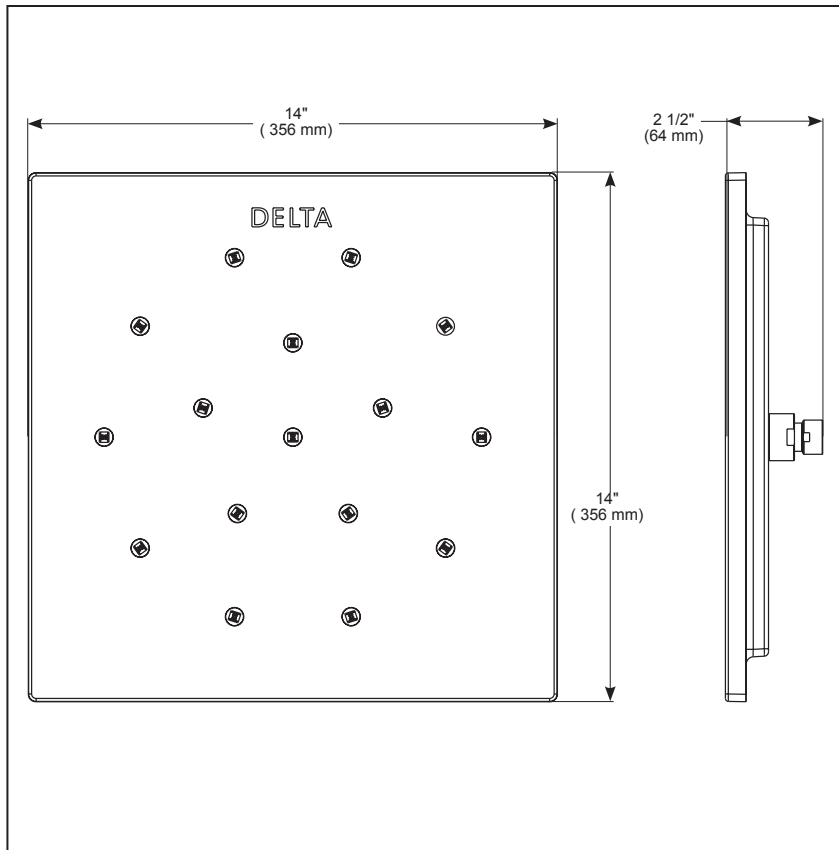

Submitted Model No.: _____

Specific Features: _____

▲ Designate proper finish suffix

see what Delta can do™

14" SQUARE SHOWER HEAD

STANDARD SPECIFICATIONS:

- H2Okinetec Technology®
- 14" (356 mm) 1 function square shower head
- Metal : Brass
- 16 pcs 3-Dimensional H2O kinetic spray nozzles
- Unique & pure water experiences
- Robust design with no moving parts ensures better reliability
- Model with water flow restricted
- G 1/2 - ISO228/1:2000 thread connection