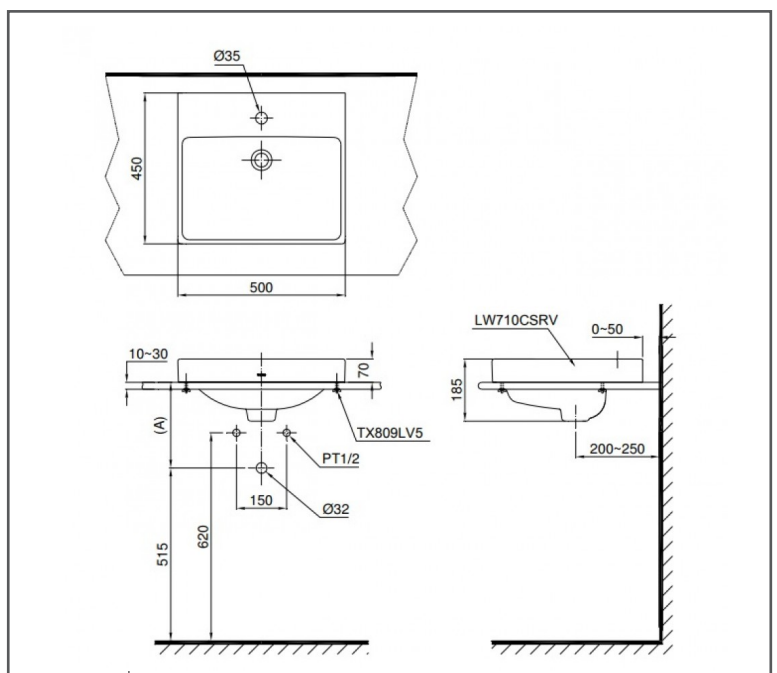

TOTO WASH BASIN

Self Rimming Wash Basin

L710CSRE#W

FEATURES

- Compact round appearance gives a feeling of elegance and exquisite
- Stylish, above counter design

SPECIFICATIONS

- Size : 500W x 450D x 70H mm
- Material : Ceramic

PARTS DESCRIPTION

Faucet not included

- L710CSRE#W : Self Rimming Wash Basin

COLOURS

White

L710CSRE#W

Please consult, TOTO representative for more details.

All rights reserved by TOTO including but not limited to Improve & Change of Product Design, Specs or Availability at any time without prior notice