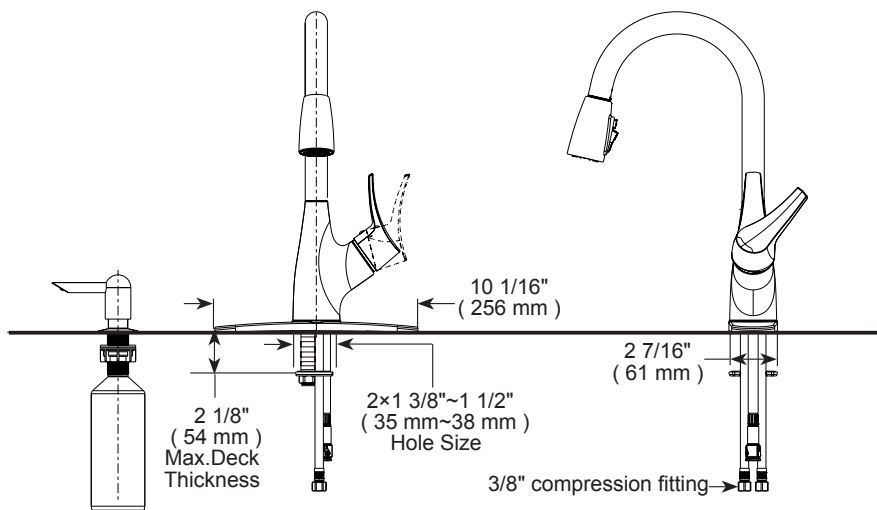

WARRANTY

- Parts and Finish – Lifetime limited warranty; or for commercial purchasers, 10 years for multi-family residential (apartments and condominiums) and 5 years for all other commercial uses, in each case from the date that the product is received by the original purchaser or their authorized representative (installation contractor, etc.).
- Please go to www.peerlessfaucet.com for the complete details of our limited warranty.

COMPLIES WITH:

- ASME A112.18.1 / CSA B125.1
- ♿ ICC/ANSI A117.1 – Valve control only