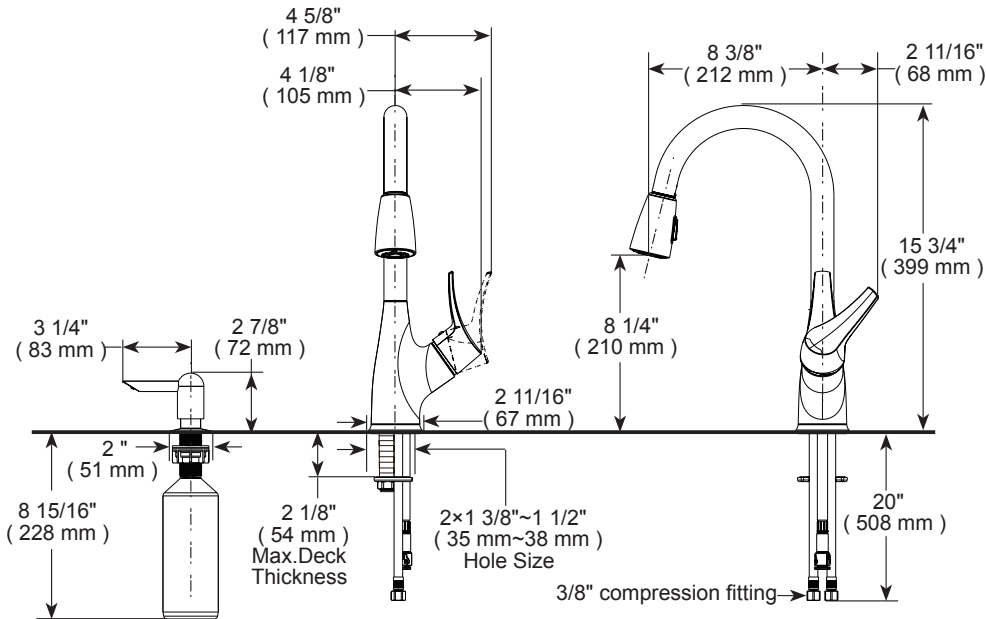

PEERLESS®

P7901LF-▲SD-W

Mounting without escutcheon plate:

KITCHEN FAUCET:

- Single Handle Pull-down
- 1, 2, 3 or 4 Hole Sink Applications

STANDARD SPECIFICATIONS:

- Max. flow rate 1.5 gpm @ 60 psi, 5.7 L/min @ 414 kPa
- One, two, three or four hole mount options (escutcheon and soap dispenser optional, included)
- 3-function, pull-down sprayer with POWERInse™ Technology for extra blast of cleaning power
- Ceramic cartridge
- Spout rotates 360°
- Polymer braided flexible supply hose with 3/8" compression fitting - 20" (508 mm) long