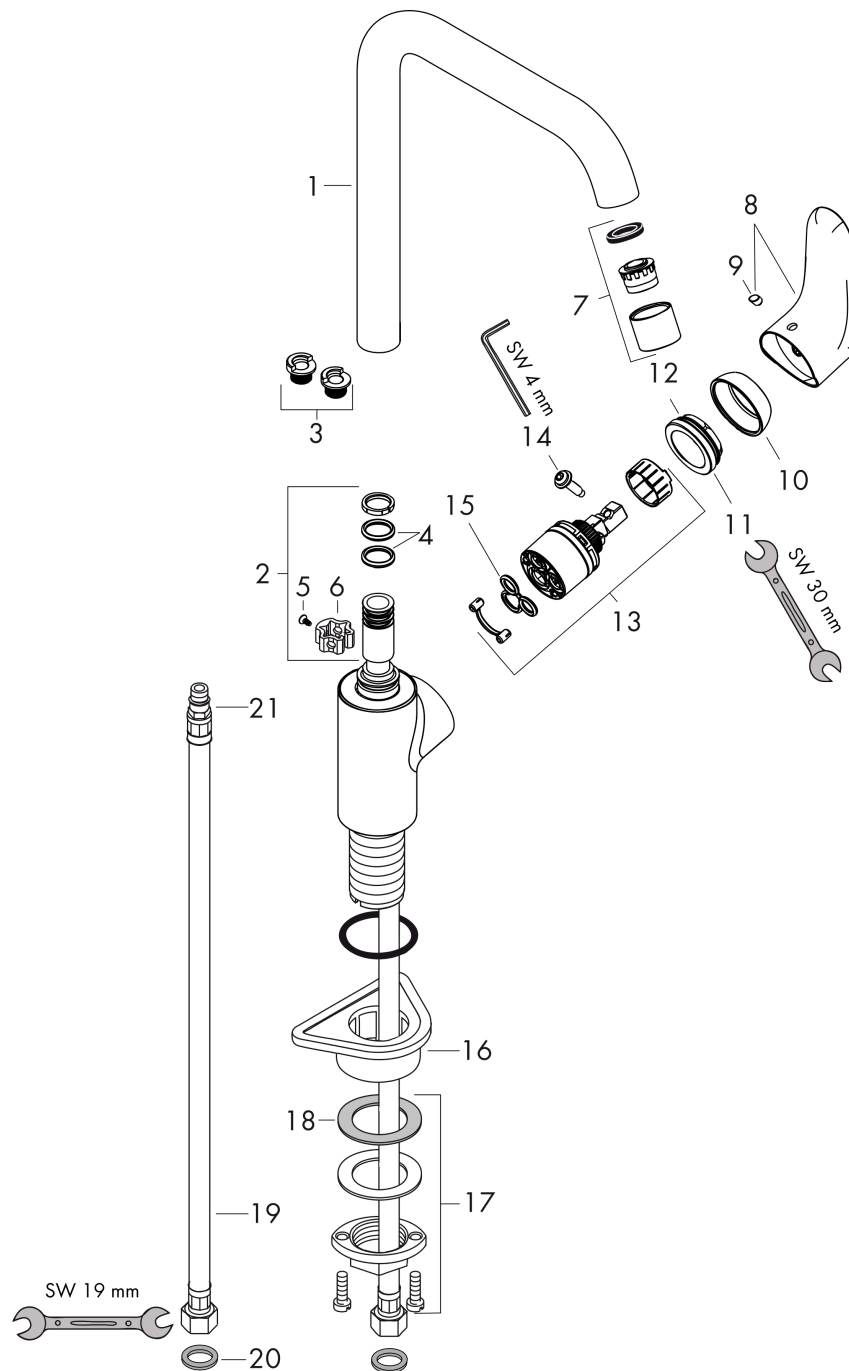

Focus M41

Single lever kitchen mixer 260, 1jet

Surface: **Chrome** Article Number: **31820000**

Description

product features

- handle can be positioned on the right or left
- ComfortZone 260
- swivel range adjustable in 3 steps 110°, 150° or 360°
- Normal spray
- connection dimension: DN15
- maximum flow rate at 3 bar: 12 l/min
- ceramic cartridge
- connection type: G # connections
- temperature limitation adjustable
- suitable for continuous flow water heaters

Technology

Design awards

Certificates

Product image

Scale drawing

Focus M41

Single lever kitchen mixer 260, 1jet

Surface: **Chrome** Article Number: **31820000**

Flowchart

Focus M41

Single lever kitchen mixer 260, 1jet

Surface: Chrome Article Number: 31820000

Exploded Drawing

Year of production: >05/11

Focus M41

Single lever kitchen mixer 260, 1jet

Surface: **Chrome** Article Number: **31820000**

Spare part list

Year of production: >05/11

Pos.	Description	Article Number	Price	PU
1	spout cpl.	95822000	€ 162,08	1
2	sealing set	92646000	€ 18,33	1
3	set of locating rings (110° / 150°)	98486000	€ 13,92	1
4	O-Ring 14x2,5	98189000	€ 3,21	1
5	screw	97662000	€ 8,45	1
6	axialring	97558000	€ 3,21	1
7	aerator M22x1 (15 l/min)	95824000	€ 18,33	1
8	handle	98356000	€ 44,63	1
9	screw cover	96338000	€ 3,21	1
10	flange	95498000	€ 8,45	1
11	nut	97209000	€ 13,92	1
12	O-Ring 32x2	98193000	€ 3,21	1
13	cartridge, assy	92730000	€ 57,12	1
14	locking screw for handle	95140000	€ 5,24	1
15	seal	95008000	€ 8,45	1
16	support	97523000	€ 5,24	1
17	fixing set (Ø 34)	95049000	€ 13,92	1
18	lever collar	97548000	€ 3,21	1
19	connection hose 900 mm M8x0,75 G3/8	98758000	€ 28,20	1
20	sealing set	95581000	€ 5,24	1
21	O-ring 7x1,5	98422000	€ 3,21	1
a	set of locating rings (60° / 80°)	92259000	€ 18,33	1