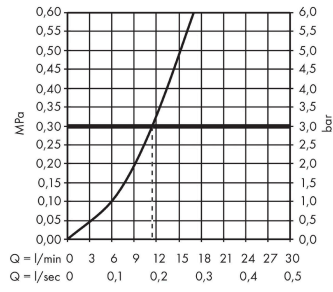

Focus M41

Single lever kitchen mixer 260, 1jet

Surface: **Chrome** Article Number: **31820000**

Flowchart