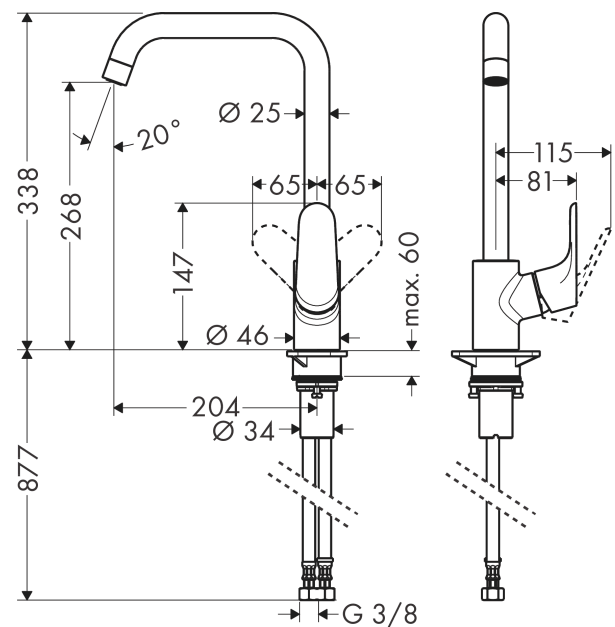

Focus M41

Single lever kitchen mixer 260, 1jet

Surface: **Chrome** Article Number: **31820000**

Description

product features

- handle can be positioned on the right or left
- ComfortZone 260
- swivel range adjustable in 3 steps 110°, 150° or 360°
- Normal spray
- connection dimension: DN15
- maximum flow rate at 3 bar: 12 l/min
- ceramic cartridge
- connection type: G # connections
- temperature limitation adjustable
- suitable for continuous flow water heaters

Technology

Design awards

Certificates

Product image

Scale drawing

Focus M41

Single lever kitchen mixer 260, 1jet

Surface: **Chrome** Article Number: **31820000**

Flowchart

Focus M41

Single lever kitchen mixer 260, 1jet

Surface: Chrome Article Number: 31820000

Exploded Drawing

Year of production: >05/11

Focus M41

Single lever kitchen mixer 260, 1jet

Surface: **Chrome** Article Number: **31820000**

Spare part list

Year of production: >05/11

Pos.	Description	Article Number	Price	PU
1	spout cpl.	95822000	€ 162,08	1
2	sealing set	92646000	€ 18,33	1
3	set of locating rings (110° / 150°)	98486000	€ 13,92	1
4	O-Ring 14x2,5	98189000	€ 3,21	1
5	screw	97662000	€ 8,45	1
6	axialring	97558000	€ 3,21	1
7	aerator M22x1 (15 l/min)	95824000	€ 18,33	1
8	handle	98356000	€ 44,63	1
9	screw cover	96338000	€ 3,21	1
10	flange	95498000	€ 8,45	1
11	nut	97209000	€ 13,92	1
12	O-Ring 32x2	98193000	€ 3,21	1
13	cartridge, assy	92730000	€ 57,12	1
14	locking screw for handle	95140000	€ 5,24	1
15	seal	95008000	€ 8,45	1
16	support	97523000	€ 5,24	1
17	fixing set (Ø 34)	95049000	€ 13,92	1
18	lever collar	97548000	€ 3,21	1
19	connection hose 900 mm M8x0,75 G3/8	98758000	€ 28,20	1
20	sealing set	95581000	€ 5,24	1
21	O-ring 7x1,5	98422000	€ 3,21	1
a	set of locating rings (60° / 80°)	92259000	€ 18,33	1