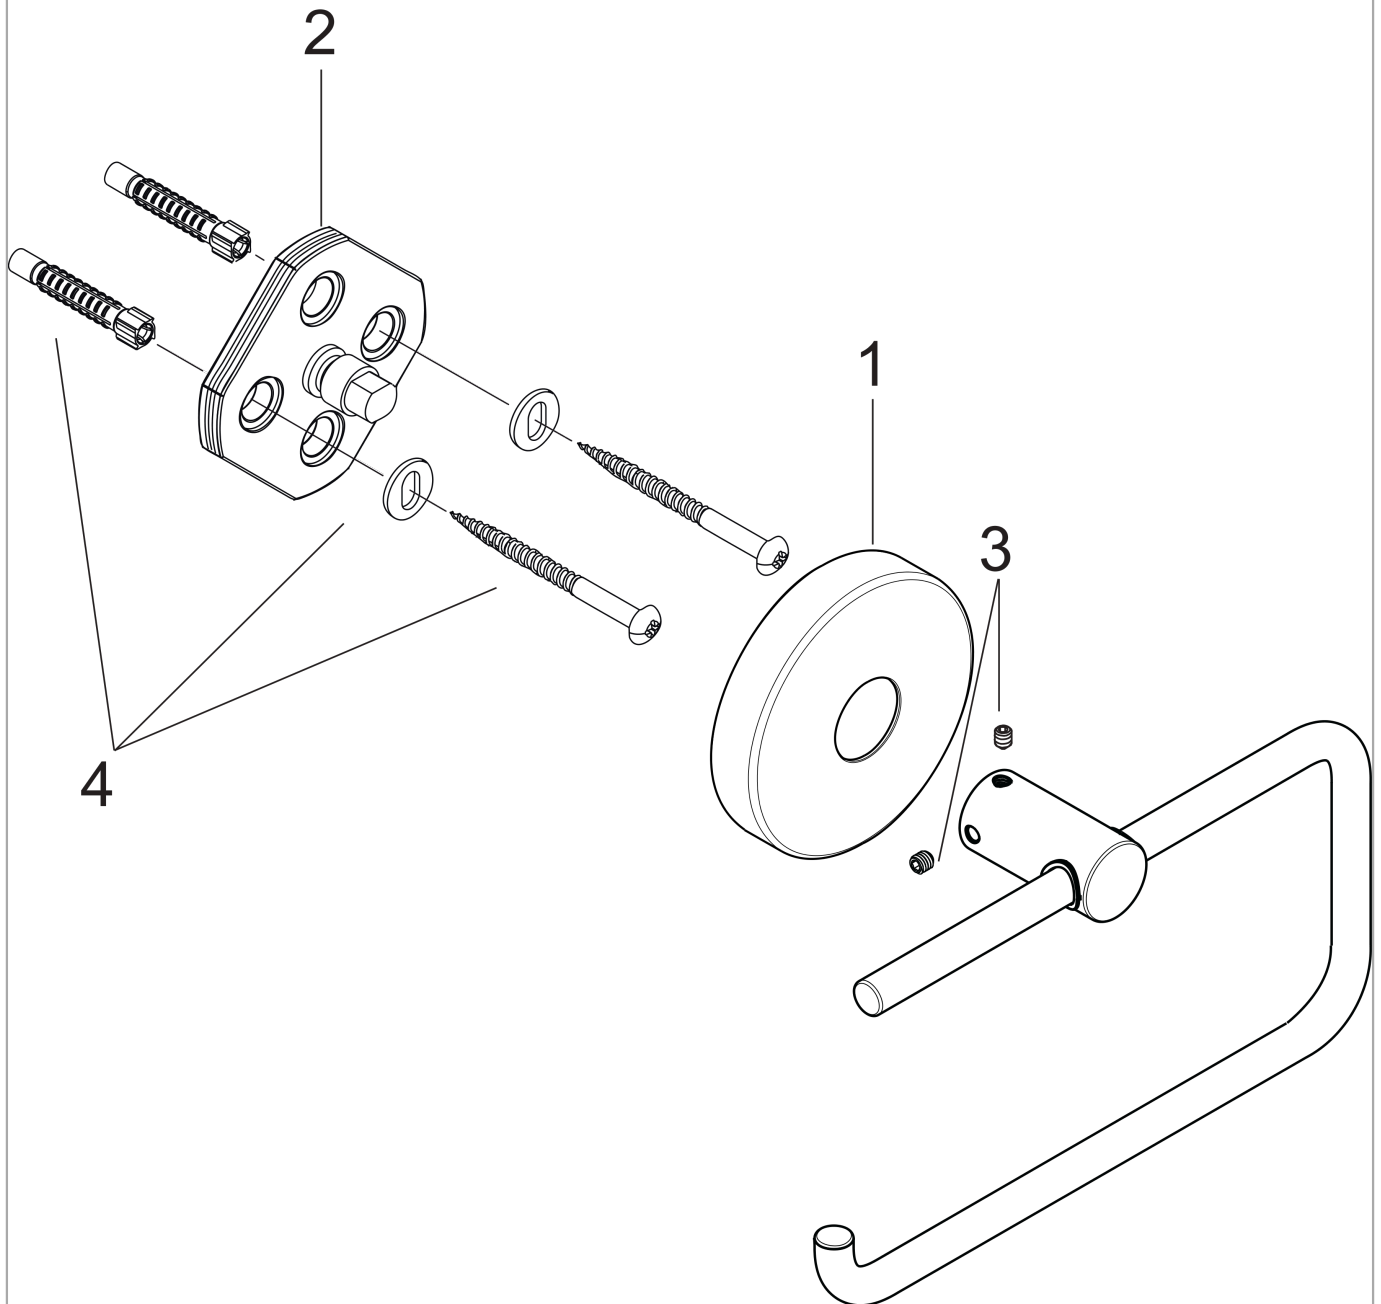

**Logis**

**Toilet paper holder**

Surfaces: **Chrome** Article Number: **40526000**

**Description**

**product features**

- wall-mounted
- material: brass
- material holder: metal
- with mounting material
- concealed fastening
- drilling distance: 35 mm
- diameter drill hole: 6 mm

**Product image**

**Scale drawing**

Logis  
 Toilet paper holder  
 Surfaces: **Chrome**

Article Number: **40526000**

Exploded Drawing

Year of production: >11/08

**Logis**

**Toilet paper holder**

Surfaces: **Chrome** Article Number: **40526000**

**Spare part list**

Year of production: >11/08

<b>Pos.</b>	<b>Description</b>	<b>Article Number</b>	<b>Price</b>	<b>PU</b>
1	escutcheon	98538000	€ 18,33	1
2	support element	98539000	€ 28,20	1
3	hollow set screw M4x4	98540000	€ 3,21	1
4	mounting set	96179000	€ 11,31	1