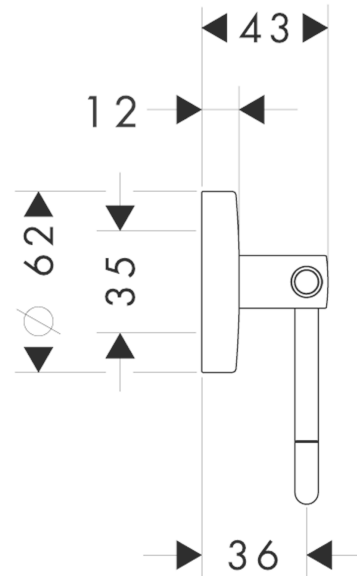

**Logis**

**Toilet paper holder**

Surfaces: **Chrome** Article Number: **40526000**

**Description**

**product features**

- wall-mounted
- material: brass
- material holder: metal
- with mounting material
- concealed fastening
- drilling distance: 35 mm
- diameter drill hole: 6 mm

**Product image**

**Scale drawing**

Logis  
 Toilet paper holder  
 Surfaces: **Chrome**

Article Number: **40526000**

Exploded Drawing

Year of production: >11/08

**Logis**

**Toilet paper holder**

Surfaces: **Chrome** Article Number: **40526000**

**Spare part list**

Year of production: >11/08

<b>Pos.</b>	<b>Description</b>	<b>Article Number</b>	<b>Price</b>	<b>PU</b>
1	escutcheon	98538000	€ 18,33	1
2	support element	98539000	€ 28,20	1
3	hollow set screw M4x4	98540000	€ 3,21	1
4	mounting set	96179000	€ 11,31	1