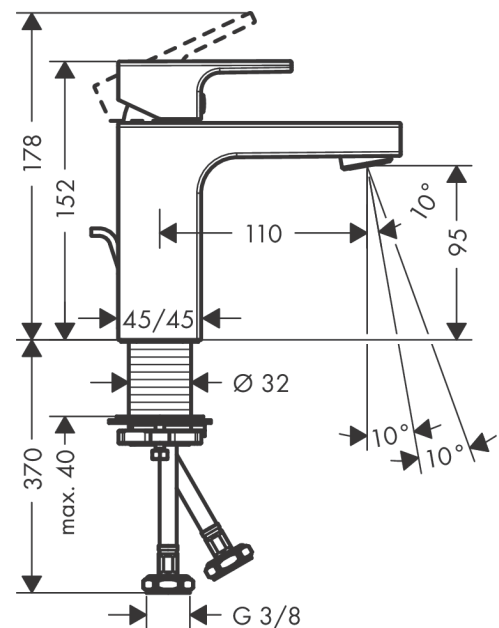

##### product features

- consists of: single lever basin mixer, waste set
- ComfortZone 100
- projection: 110 mm
- spray type: normal spray
- maximum flow rate at 3 bar: 5 l/min
- ceramic cartridge
- temperature limitation adjustable
- with isolated water conduction - without contact with nickel and lead
- suitable for continuous flow water heaters
- pop-up waste set G 1¼
- material waste set: synthetic
- connection type: G ¾ connections
- connection dimension: DN15
- cold water in middle position

#### Scale drawing

**Vernis Shape**

**Single lever basin mixer 100 CoolStart with pop-up waste set**

Surfaces: **Matt Black** Article Number: **71594670**

**Flowchart**